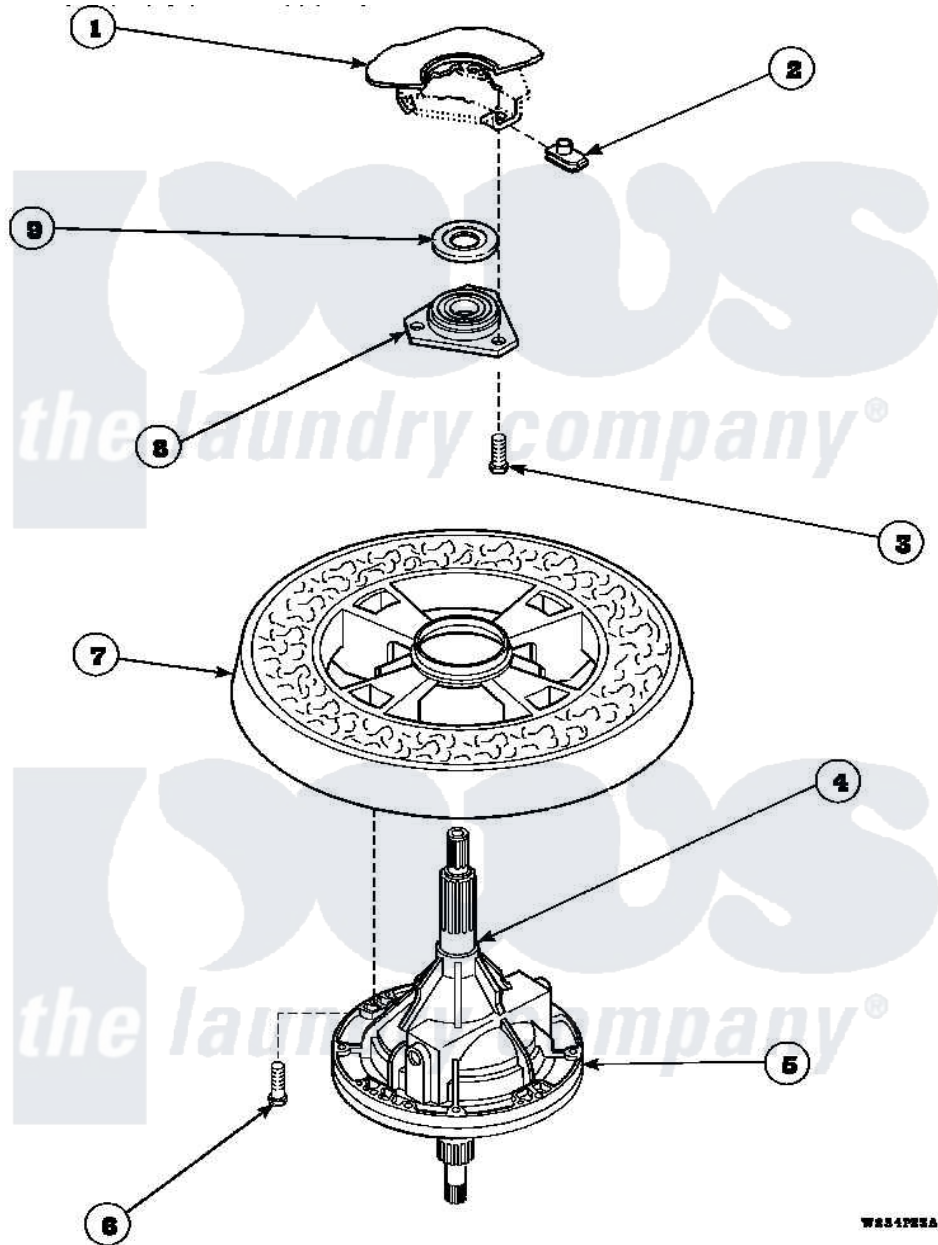

# Amana LW4203L2 (BOM: PLW4203L2A) 20 - TRANSMISSION ASSY AND BALANCING RING

Amana Residential Amana LW4203L2 (BOM: PLW4203L2A) Washer Parts Parts Diagram 20 - TRANSMISSION ASSY AND BALANCING RING

[Click on the part number to view part](#)

Item	Original Part Number	Replaced By	Status	Part Description
1	<a href="#">34438P</a>			Assembly, Outer Tub
2	<a href="#">27222</a>			Nut, Retainer 5/16-18
3	36991	<a href="#">3400500</a>		Bolt, 3405245 5/16-18 X 3/4
4	<a href="#">27604P</a>			Never-Seeze 1 Oz Tube
5	<a href="#">34526P</a>			Assembly, Transmission
6	37047		Not Available	SCREW, CAP
7	34731		Not Available	ASSY,BALANCE RING-COMPL
8	27182	<a href="#">40004201P</a>		Main Bearing Assembly
9	<a href="#">27187</a>			Flinger