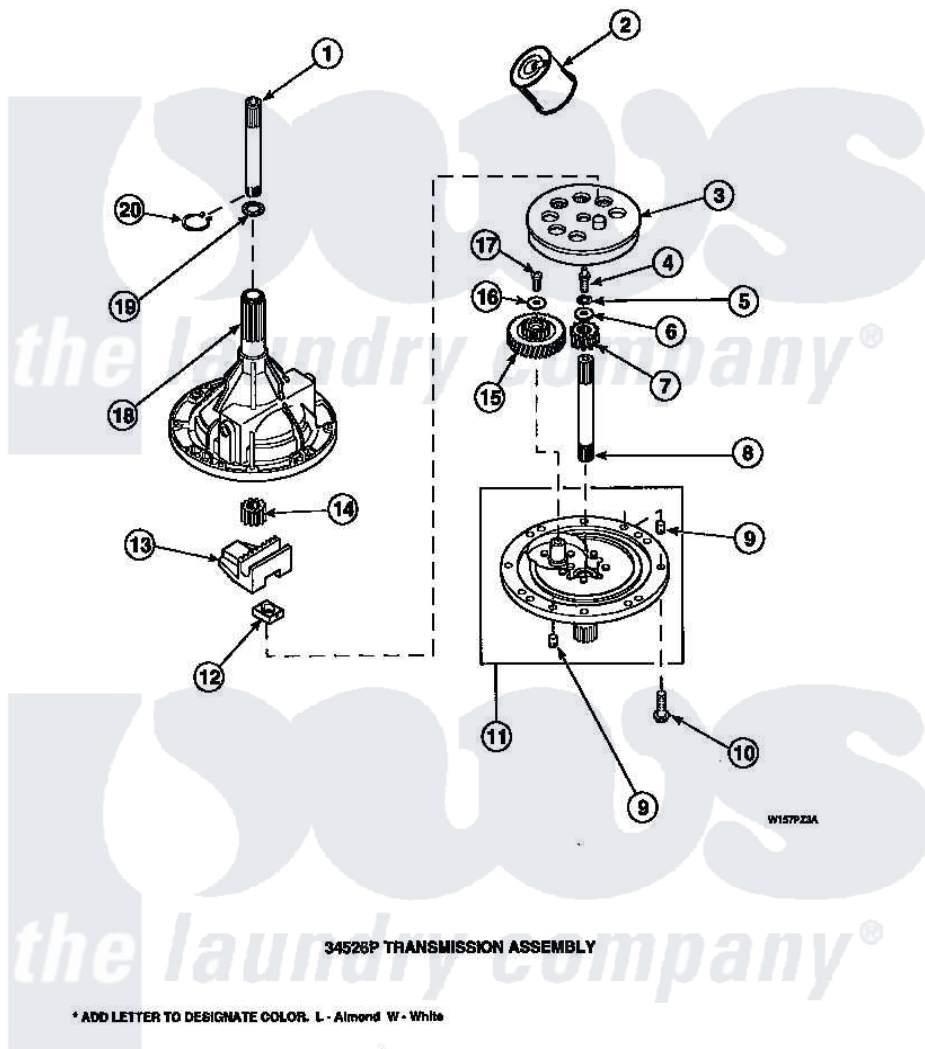

Amana LW4203W2 (BOM: PLW4203W2 A) 01 - 34526P TRANSMISSION ASSY

Amana Residential Amana LW4203W2 (BOM: PLW4203W2 A) Washer Parts Parts Diagram 01 - 34526P TRANSMISSION ASSY

Click on the part number to view part

Item	Original Part Number	Replaced By	Status	Part Description
1	Y36570			Shaft, Output
2	27243P			Oil, CW Transmission F-
3	26577			Assembly, Gear And Stud
4	27030		Not Available	SCREW, 1/4-20 SPECIAL
5	21456			Lockwasher, 1/4 Intshkp
6	26509	40041501		Washer
7	36562			Pinion, Drive
8	34853			Shaft, Input
9	27172			Pin, Dowel
10	32814		Not Available	SCREW, 1/4-20X7/8 SERRA
11	38290			Assembly, Cover
12	26493			Slide
13	Y31526			Rack
14	27003			Pinion, Agitator
15	29161			Gear, Reduction

16	29260	Not Available	WASHER
17	29273		Screw, 1/4-20 X 3/8
18	33223	Not Available	ASSY, TRANSMISSION CASE
19	35092		Washer, 3628id X 1.00 X .056
20	27197		Ring, Retaining
NI	37577P	Not Available	SEALANT