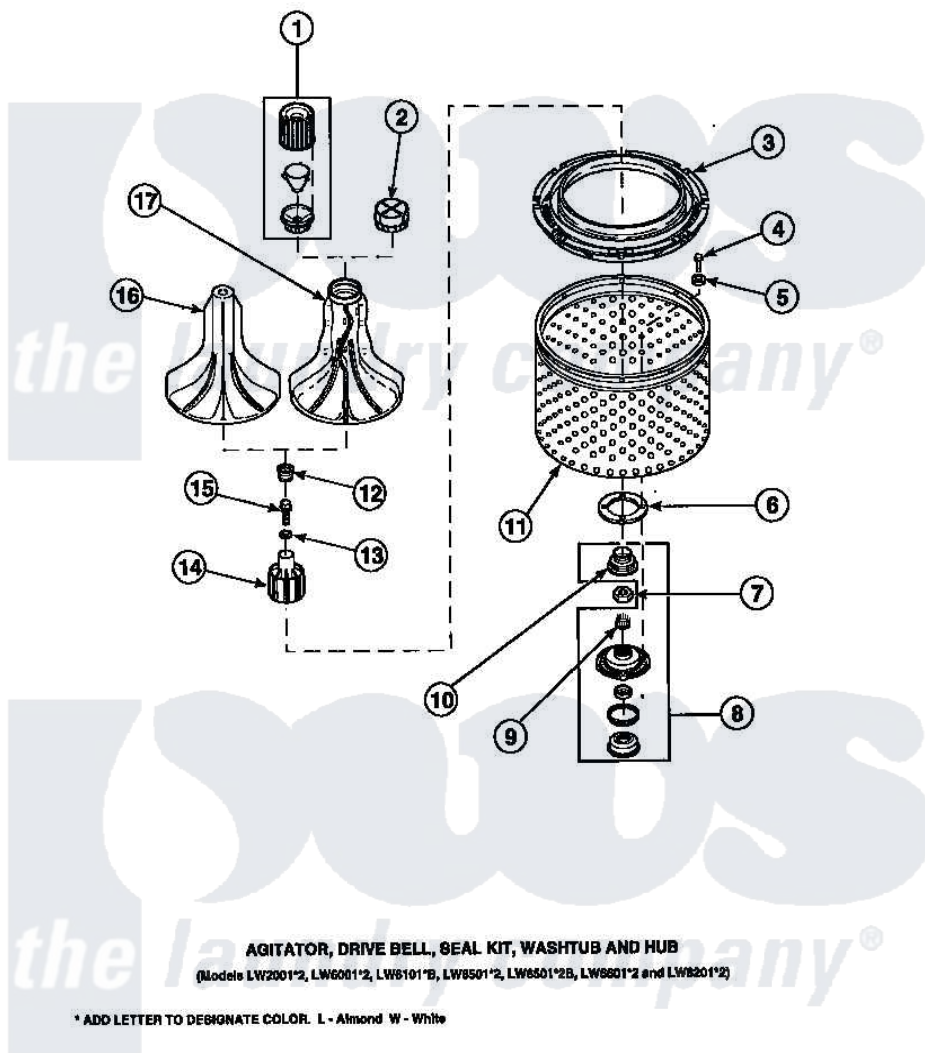

Amana LW4203W2 (BOM: PLW4203W2 A) 02 - AGITATOR/DRIVE BELL/SEAL KIT/TUB & HUB

Amana Residential Amana LW4203W2 (BOM: PLW4203W2 A) Washer Parts Parts Diagram 02 - AGITATOR/DRIVE BELL/SEAL KIT/TUB & HUB
 Click on the part number to view part

Item	Original Part Number	Replaced By	Status	Part Description
1	36542	40002101W		Assembly, Fabric Softner
2	36515			Cap, Agitator
3	35035			Guard, Clothes
4	27202	W10116787		Screw
5	28094			Gasket
7	Y29220	40016301		Nut, Lock
8	495P3	R9900552		Hub And Seal
9	29728	40008301		Insert, Spline
10	36425	40016101		Seal, Bell Drive
12	36511	40008401		Plug, Bell
13	36472			O-Ring
15	34288	40065102		Screw, Shoulder 1/4
16	33513			Agitator, Short-Coin
17	33174	40000501W		Agitator, Flex Vane