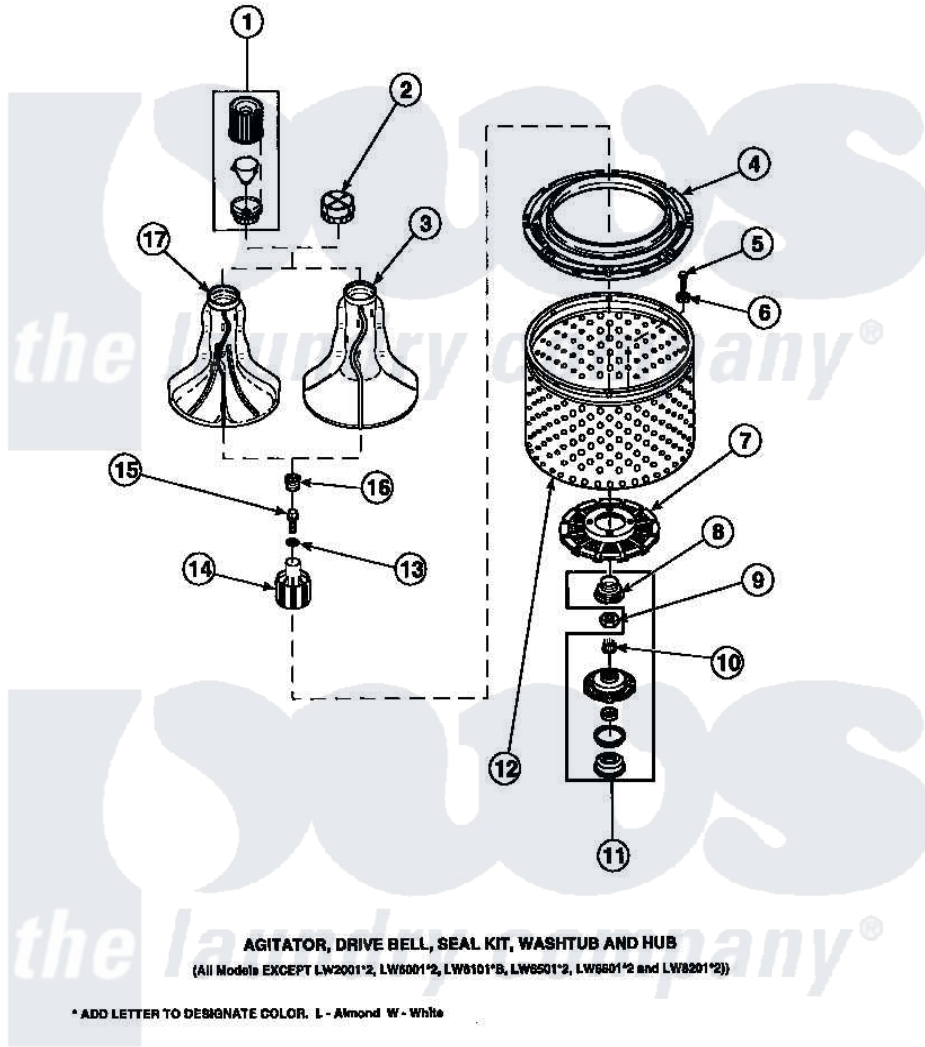

Amana LW4203W2 (BOM: PLW4203W2 A) 03 - AGITATOR/DRIVE BELL/SEAL KIT/TUB & HUB

Amana Residential Amana LW4203W2 (BOM: PLW4203W2 A) Washer Parts Parts Diagram 03 - AGITATOR/DRIVE BELL/SEAL KIT/TUB & HUB
 Click on the part number to view part

Item	Original Part Number	Replaced By	Status	Part Description
1	36542	40002101W		Assembly, Fabric Softner
2	36515			Cap, Agitator
3	36507	40000501W		Agitator, Flex Vane
4	35035			Guard, Clothes
5	27202	W10116787		Screw
6	28094			Gasket
7	32998	39371		Filter Lin
8	36425	40016101		Seal, Bell Drive
9	Y29220	40016301		Nut, Lock
10	29728	40008301		Insert, Spline
11	495P3	R9900552		Hub And Seal
12	33501P	R9900144		Kit- Wash
13	36472			O-Ring
14	36443P	R9900189		Kit, Drive Bell And Seal
15	34288	40065102		Screw, Shoulder 1/4