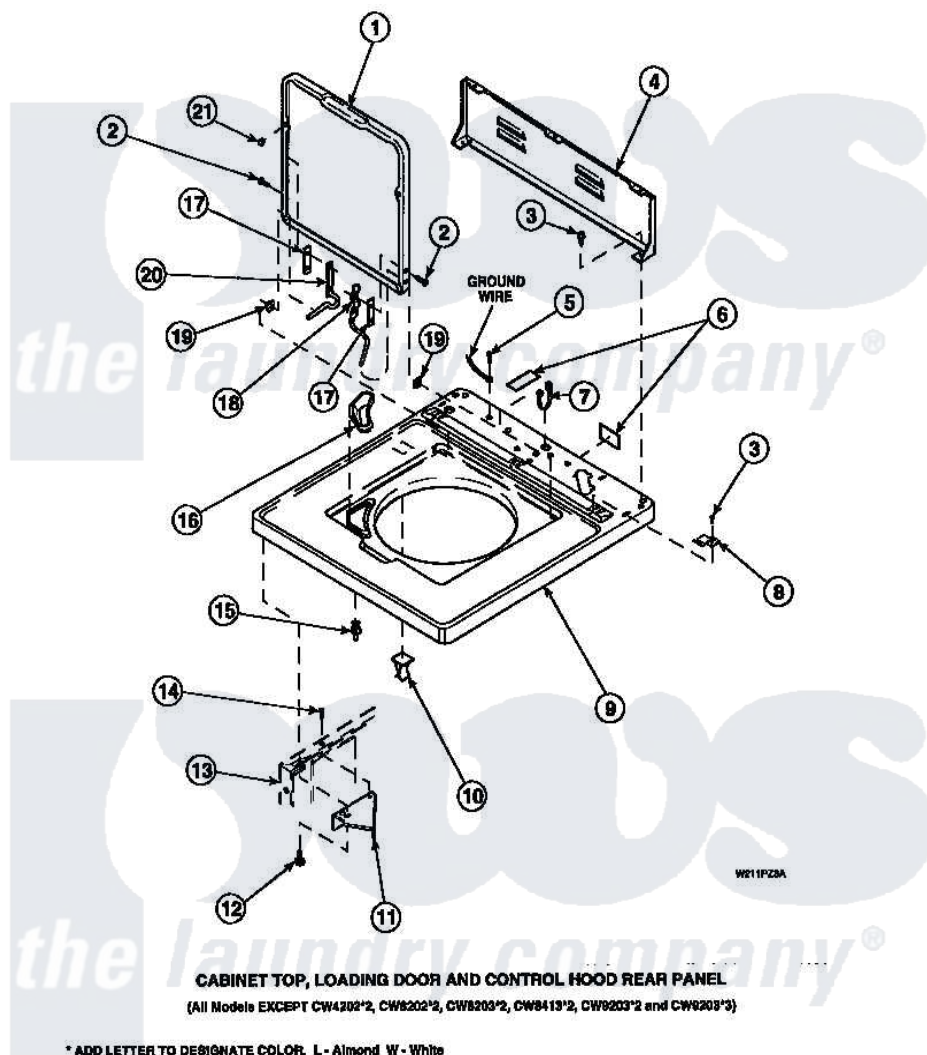

Amana LW4203W2 (BOM: PLW4203W2 A) 06 - CAB TOP/LOADING DR & CTRL HOOD REAR PAN

Amana Residential Amana LW4203W2 (BOM: PLW4203W2 A) Washer Parts Parts Diagram 06 - CAB TOP/LOADING DR & CTRL HOOD REAR PAN
 Click on the part number to view part

Item	Original Part Number	Replaced By	Status	Part Description
1	33541P		Not Available	LID
2	34337	W10119828		Screw, Lid Hinge Mounting
3	23962	W10116760		Screw
4	34903		Not Available	PANEL, BACK HOOD (USE 37782)
5	52909			Screw, 10B-16 X 1/2 HeX
6	24903		Not Available	STICKER,DISCONNECT POW
7	21903	211881		Grommet, Cord Part Not Used-Gas Models Only
8	35887	40063901		Clip, Hold Down
9	34902P		Not Available	TOP
10	36519		Not Available	CLIP
11	36034			Bracket, Director-Module
12	Y31644	27001200		Screw
13	34475P		Not Available	CABINET

14	36035	Not Available	SCREW,8-18X3/8 PHIL FLT HD
15	56534		Barrel, Support
16	34776	Not Available	DISPENSER,BLEACH
17	34338		Gasket, Hinge
18	36437		Hinge, Lid R
19	33446	40008201	Bushing, Hinge
20	36513		Hinge, Left
21	21685	40038001	Bumper
NI	26594P		Grease, Silicone - 2 Oz Tube