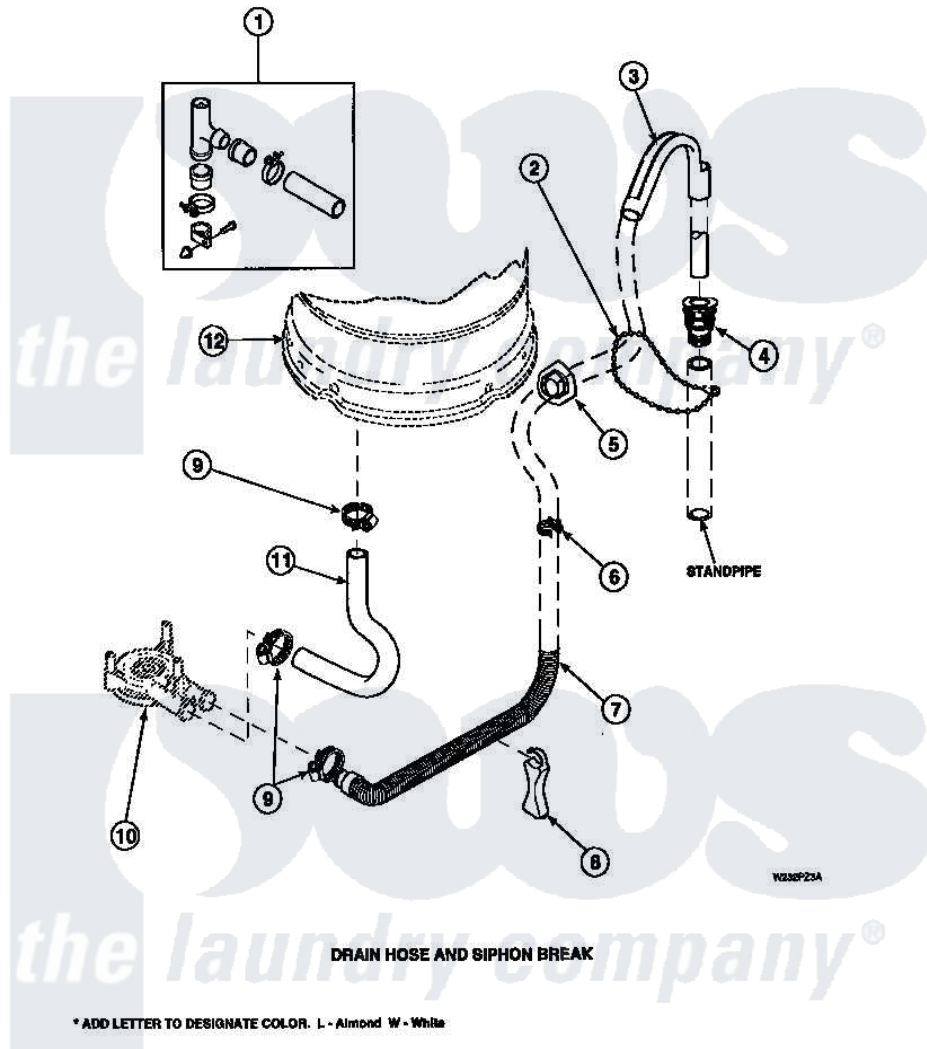

Amana LW4203W2 (BOM: PLW4203W2 A) 07 - DRAIN HOSE AND SIPHON BREAK

Amana Residential Amana LW4203W2 (BOM: PLW4203W2 A) Washer Parts Parts Diagram 07 - DRAIN HOSE AND SIPHON BREAK

Click on the part number to view part

Item	Original Part Number	Replaced By	Status	Part Description
1	562P3	76660		Break-Sphn
2	33489	8539404		Tie-Wire
3	33615	22003814		Retainer, Drain Hose
4	36878	40008101		Adapter, Standpipe
5	32219			Relief, Strain
6	36014			Clip, Retainer-Hose
7	37245	40053901		Hose, Drain
8	36522			Hose Support
"	35487			Support, Hose
9	36802	285655		Clamp, Hose
10	36863P	27001233		Pump
11	35753			Hose, Tub To Pump-Ddp
"	35752			Hose, Tub To Pump-Ddp
12	34438P			Assembly, Outer Tub
"	34439P			Outer Tub