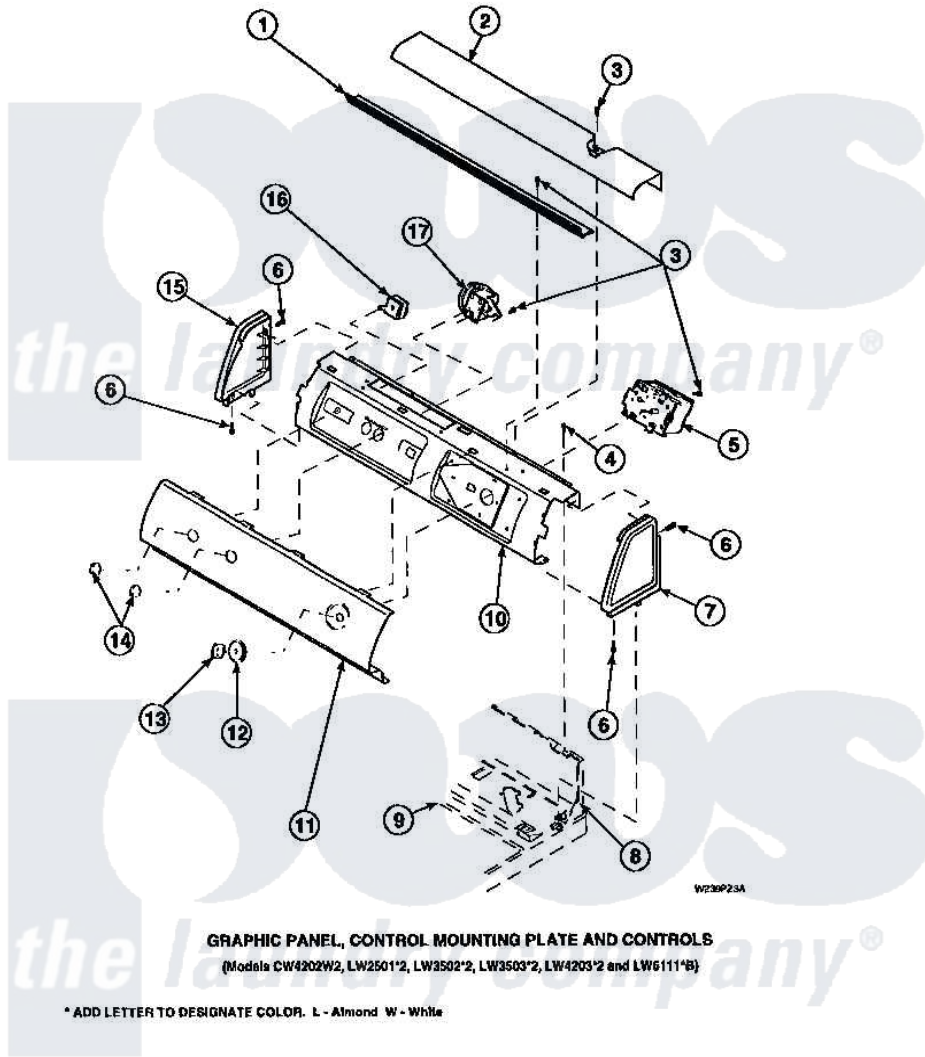

**Amana LW4203W2 (BOM: PLW4203W2 A) 09 - GRAPHIC PANEL, CTRL
MTG PLATE AND CTRLS**

Amana Residential Amana LW4203W2 (BOM: PLW4203W2 A) Washer Parts Parts Diagram 09 - GRAPHIC PANEL, CTRL MTG PLATE AND CTRLS
Click on the part number to view part

Item	Original Part Number	Replaced By	Status	Part Description
1	Y34826		Not Available	DIFFUSER,LAMP-CLEAR
3	23962	W10116760		Screw
4	34904	489355		Screw, 8 X 1/2
5	31239	31239P		Timer 3 Cycle Package
6	501086	90767		Screw, 8A X 3/8 HeX Washer Head Tapping
8	34903		Not Available	PANEL, BACK HOOD (USE 37782)
9	34902P		Not Available	TOP
10	34821		Not Available	CONTROL MOUNTING PLATE
16	35115			Switch, TemPerature 3 P
17	36045	40055101		Switch, Pressure