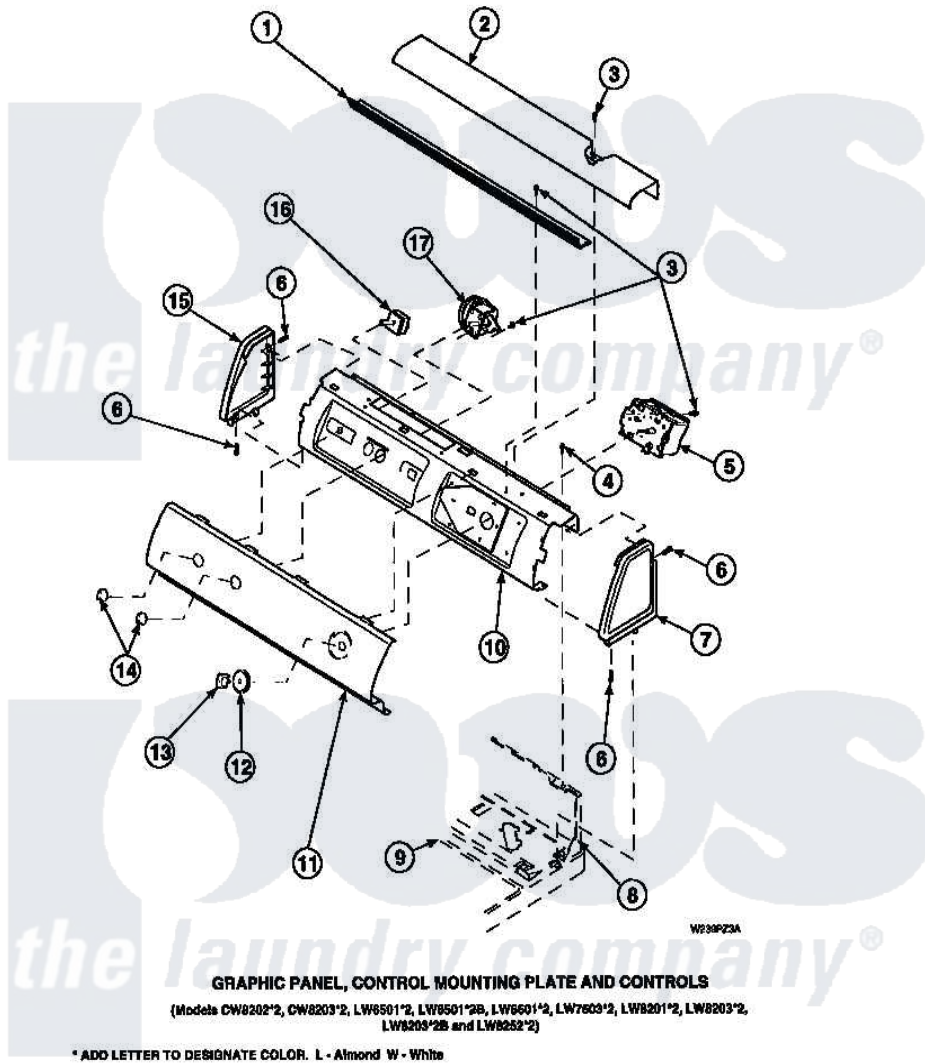

**Amana LW4203W2 (BOM: PLW4203W2 A) 10 - GRAPHIC PANEL, CTRL
MTG PLATE AND CTRLS**

Amana Residential Amana LW4203W2 (BOM: PLW4203W2 A) Washer Parts Parts Diagram 10 - GRAPHIC PANEL,
 CTRL MTG PLATE AND CTRLS
 Click on the part number to view part

Item	Original Part Number	Replaced By	Status	Part Description
1	Y34826		Not Available	DIFFUSER,LAMP-CLEAR
2	34824		Not Available	TOP COVER
3	23962	W10116760		Screw
4	34904	489355		Screw, 8 X 1/2
5	31239	31239P		Timer 3 Cycle Package
6	501086	90767		Screw, 8A X 3/8 HeX Washer Head Tapping
7	34817		Not Available	END CAP(RIGHT)
8	34903		Not Available	PANEL, BACK HOOD (USE 37782)
9	34902P		Not Available	TOP
10	34821		Not Available	CONTROL MOUNTING PLATE
11	37681W		Not Available	PANEL, GRAPHICS (WHITE)
"	36613		Not Available	GRAPHIC PANEL
12	36700		Not Available	TIMER KNOB SKIRT

13	35333	Not Available	TIMER KNOB
14	36701	Not Available	KNOB, TEMP
15	34818	Not Available	END CAP(LEFT)
16	35115		Switch, TemPerature 3 P
17	35010	39035	Switch, Pressure-Var
"	36045	40055101	Switch, Pressure