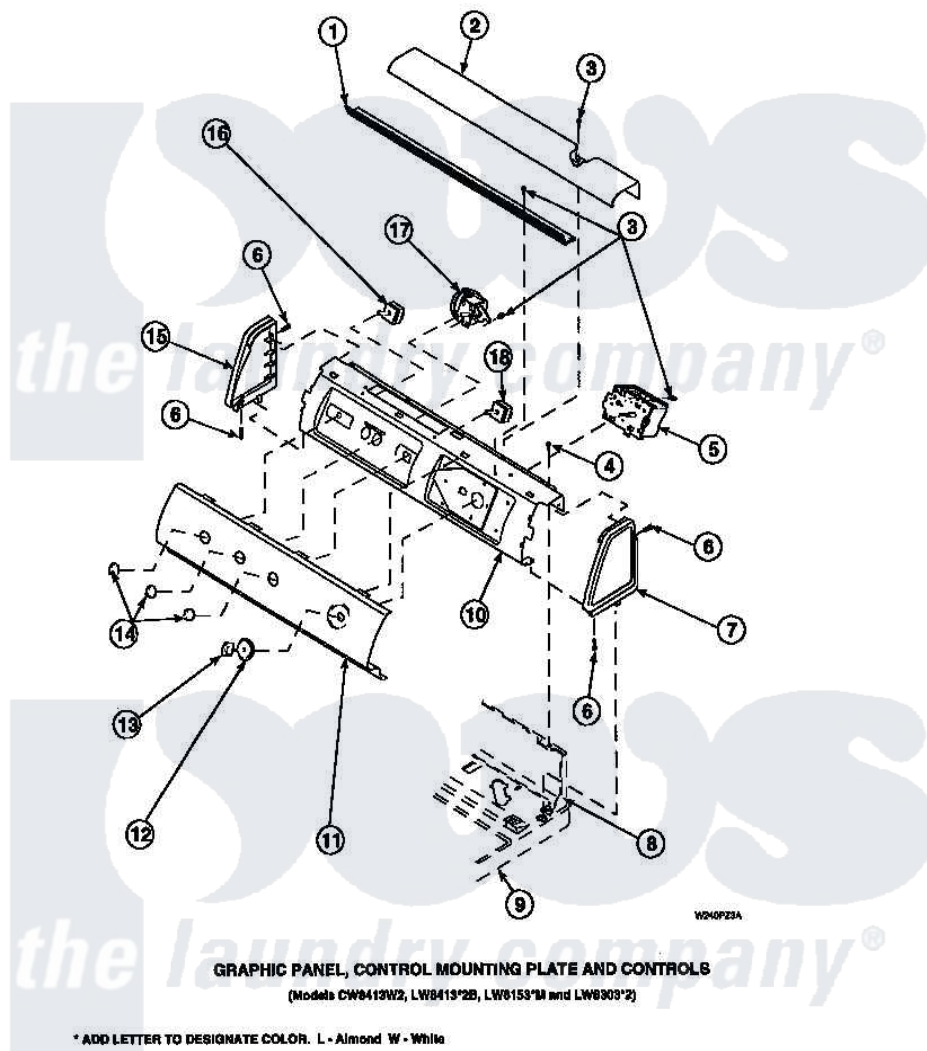

**Amana LW4203W2 (BOM: PLW4203W2 A) 11 - GRAPHIC PANEL, CTRL
MTG PLATE AND CTRLS**

Amana Residential Amana LW4203W2 (BOM: PLW4203W2 A) Washer Parts Parts Diagram 11 - GRAPHIC PANEL, CTRL MTG PLATE AND CTRLS
Click on the part number to view part

Item	Original Part Number	Replaced By	Status	Part Description
1	Y34826		Not Available	DIFFUSER,LAMP-CLEAR
2	34824		Not Available	TOP COVER
3	23962	W10116760		Screw
4	34904	489355		Screw, 8 X 1/2
5	36607			Timer, 4 Cycle
6	501086	90767		Screw, 8A X 3/8 HeX Washer Head Tapping
7	34817		Not Available	END CAP(RIGHT)
8	34903		Not Available	PANEL, BACK HOOD (USE 37782)
9	34902P		Not Available	TOP
10	34821		Not Available	CONTROL MOUNTING PLATE
11	36611		Not Available	PANEL, GRAPHICS
12	36700		Not Available	TIMER KNOB SKIRT
13	35333		Not Available	TIMER KNOB

14	36701	Not Available	KNOB, TEMP
15	34818	Not Available	END CAP(LEFT)
17	36045	40055101	Switch, Pressure