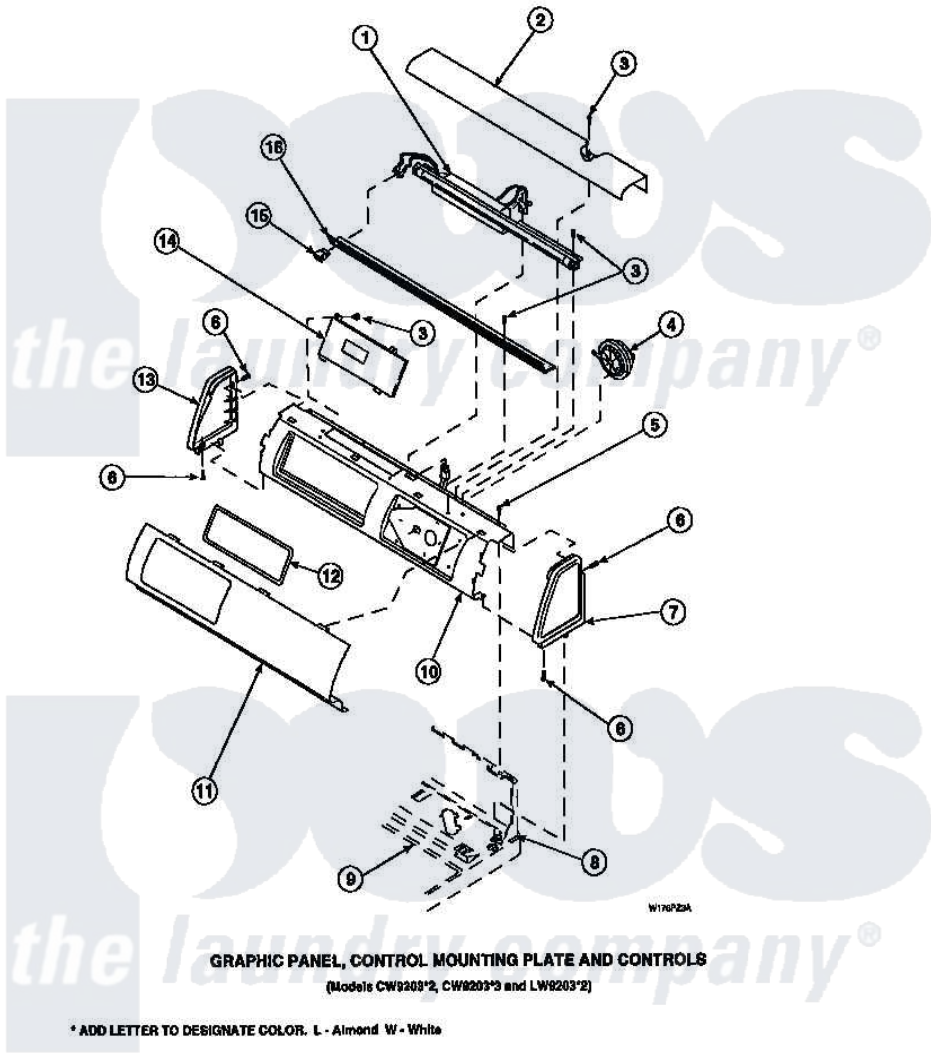

Amana LW4203W2 (BOM: PLW4203W2 A) 12 - GRAPHIC PANEL, CTRL MTG PLATE AND CTRLS

Amana Residential Amana LW4203W2 (BOM: PLW4203W2 A) Washer Parts Parts Diagram 12 - GRAPHIC PANEL, CTRL MTG PLATE AND CTRLS
Click on the part number to view part

Item	Original Part Number	Replaced By	Status	Part Description
2	34824		Not Available	TOP COVER
3	23962	W10116760		Screw
5	34904	489355		Screw, 8 X 1/2
6	501086	90767		Screw, 8A X 3/8 HeX Washer Head Tapping
7	34817		Not Available	END CAP(RIGHT)
8	34903		Not Available	PANEL, BACK HOOD (USE 37782)
9	34902P		Not Available	TOP
13	34818		Not Available	END CAP(LEFT)