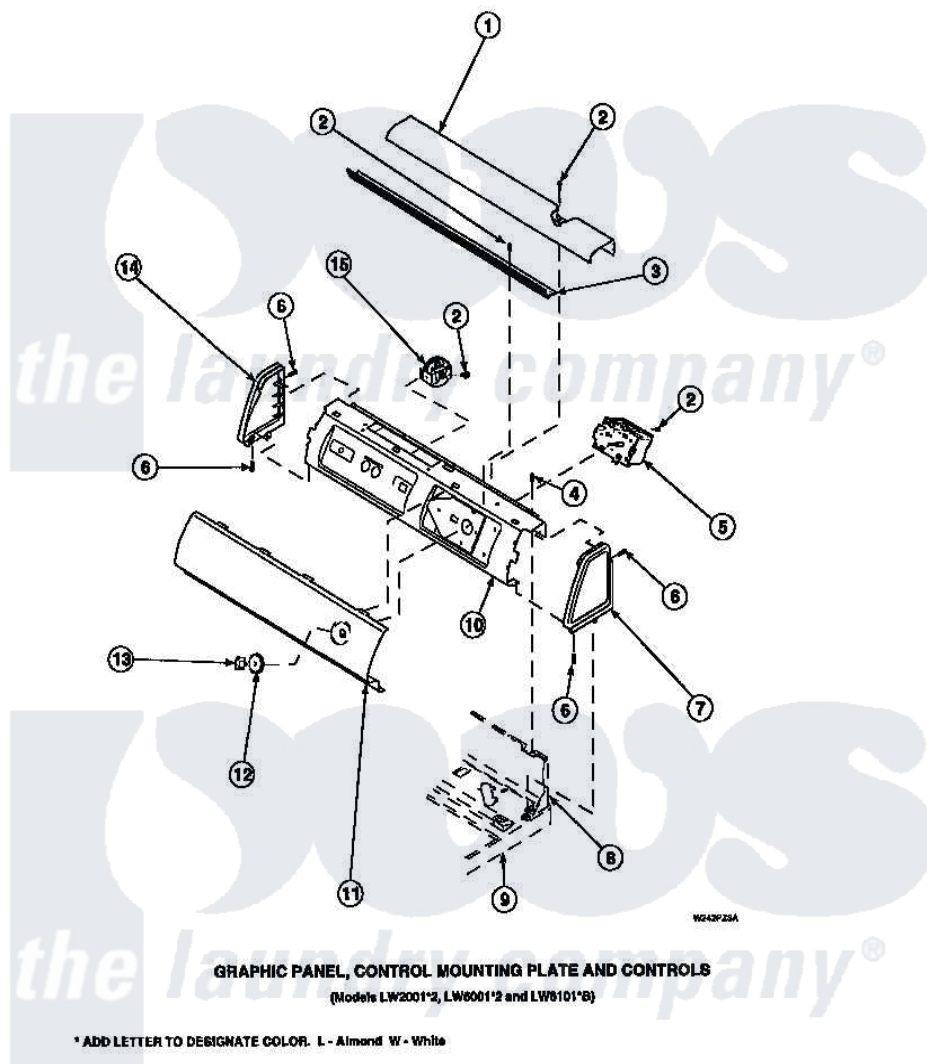

Amana LW4203W2 (BOM: PLW4203W2 A) 13 - GRAPHIC PANEL, CTRL
MTG PLATE AND CTRLS

Amana Residential Amana LW4203W2 (BOM: PLW4203W2 A) Washer Parts Parts Diagram 13 - GRAPHIC PANEL,
CTRL MTG PLATE AND CTRLS
Click on the part number to view part

Item	Original Part Number	Replaced By	Status	Part Description
2	23962	W10116760		Screw
3	Y34826		Not Available	DIFFUSER,LAMP-CLEAR
4	34904	489355		Screw, 8 X 1/2
6	501086	90767		Screw, 8A X 3/8 HeX Washer Head Tapping
7	34817		Not Available	END CAP(RIGHT)
8	34903		Not Available	PANEL, BACK HOOD (USE 37782)
9	34902P		Not Available	TOP
10	34821		Not Available	CONTROL MOUNTING PLATE
12	33817		Not Available	ASSY,TIMER SKIRT-BLACK
13	33897			Knob, Timer-Washer-Blac
14	34818		Not Available	END CAP(LEFT)