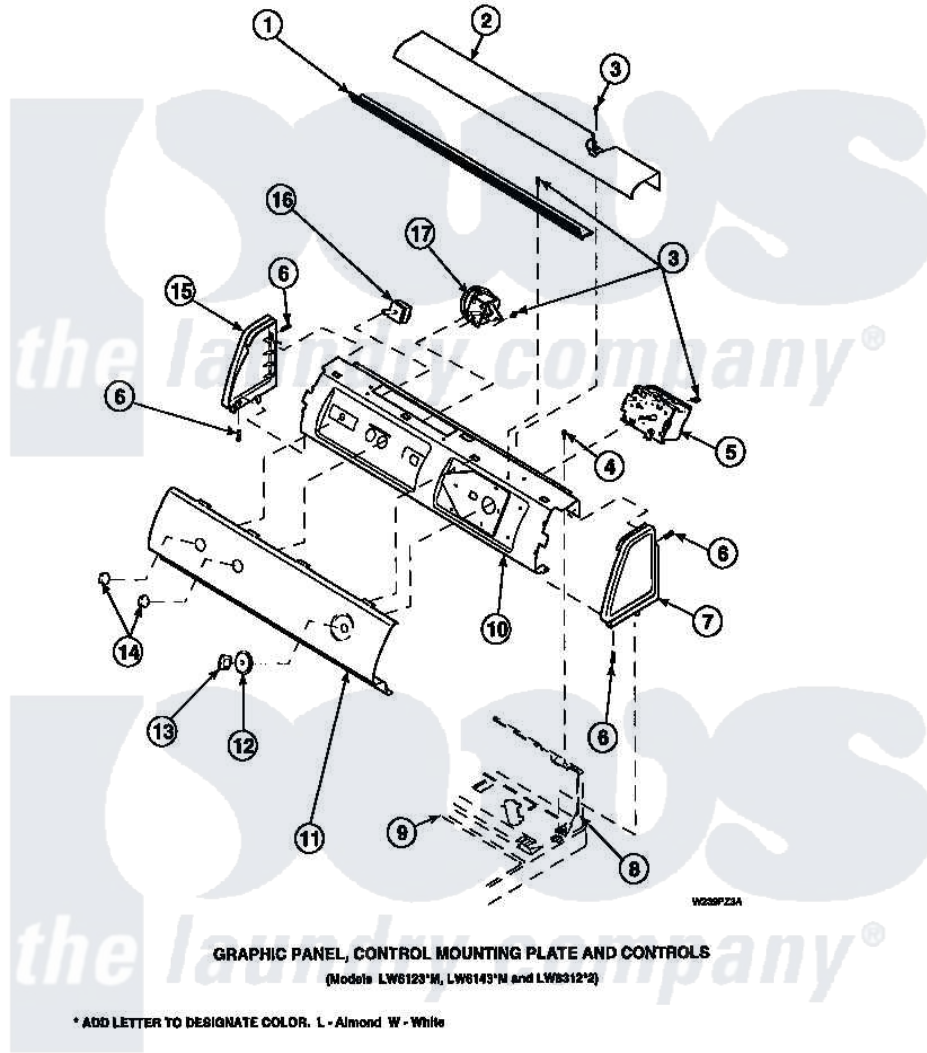

**Amana LW4203W2 (BOM: PLW4203W2 A) 14 - GRAPHIC PANEL, CTRL MTG PLATE AND CTRLS**

Amana Residential Amana LW4203W2 (BOM: PLW4203W2 A) Washer Parts Parts Diagram 14 - GRAPHIC PANEL, CTRL MTG PLATE AND CTRLS  
 Click on the part number to view part

Item	Original Part Number	Replaced By	Status	Part Description
1	Y34826		Not Available	DIFFUSER,LAMP-CLEAR
2	34824		Not Available	TOP COVER
3	23962	<a href="#">W10116760</a>		Screw
4	34904	<a href="#">489355</a>		Screw, 8 X 1/2
5	31239	<a href="#">31239P</a>		Timer 3 Cycle Package
6	501086	<a href="#">90767</a>		Screw, 8A X 3/8 HeX Washer Head Tapping
7	34817		Not Available	END CAP(RIGHT)
8	34903		Not Available	PANEL, BACK HOOD (USE 37782)
9	34902P		Not Available	TOP
10	34821		Not Available	CONTROL MOUNTING PLATE
11	36627		Not Available	GRAPHIC PANEL MODELS LW6123
12	36700		Not Available	TIMER KNOB SKIRT

13	35333	Not Available	TIMER KNOB
14	36701	Not Available	KNOB, TEMP
15	34818	Not Available	END CAP(LEFT)
16	<a href="#">35115</a>		Switch, TemPerature 3 P
17	36045	<a href="#">40055101</a>	Switch, Pressure