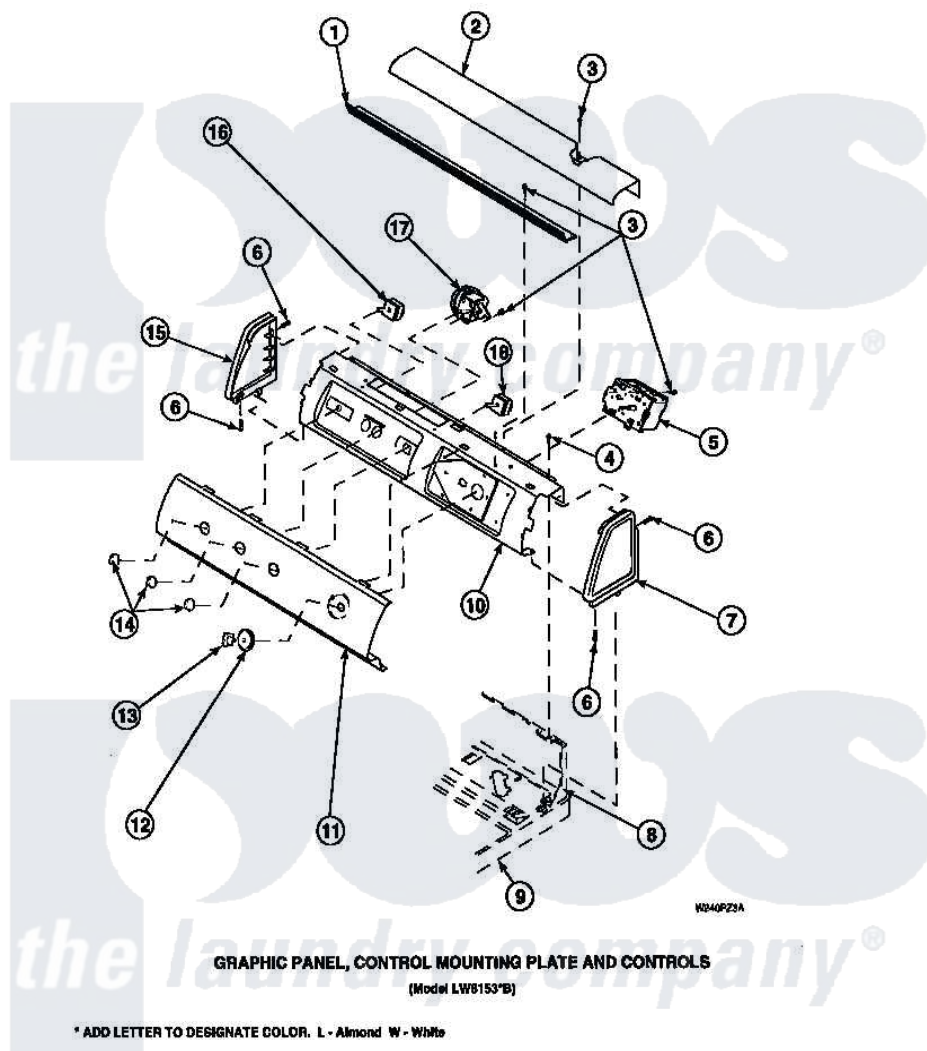

Amana LW4203W2 (BOM: PLW4203W2 A) 15 - GRAPHIC PANEL, CTRL MTG PLATE AND CTRLS

Amana Residential Amana LW4203W2 (BOM: PLW4203W2 A) Washer Parts Parts Diagram 15 - GRAPHIC PANEL, CTRL MTG PLATE AND CTRLS
Click on the part number to view part

Item	Original Part Number	Replaced By	Status	Part Description
1	Y34826		Not Available	DIFFUSER,LAMP-CLEAR
3	23962	W10116760		Screw
4	34904	489355		Screw, 8 X 1/2
6	501086	90767		Screw, 8A X 3/8 HeX Washer Head Tapping
8	34903		Not Available	PANEL, BACK HOOD (USE 37782)
9	34902P		Not Available	TOP
10	34821		Not Available	CONTROL MOUNTING PLATE
17	36045	40055101		Switch, Pressure