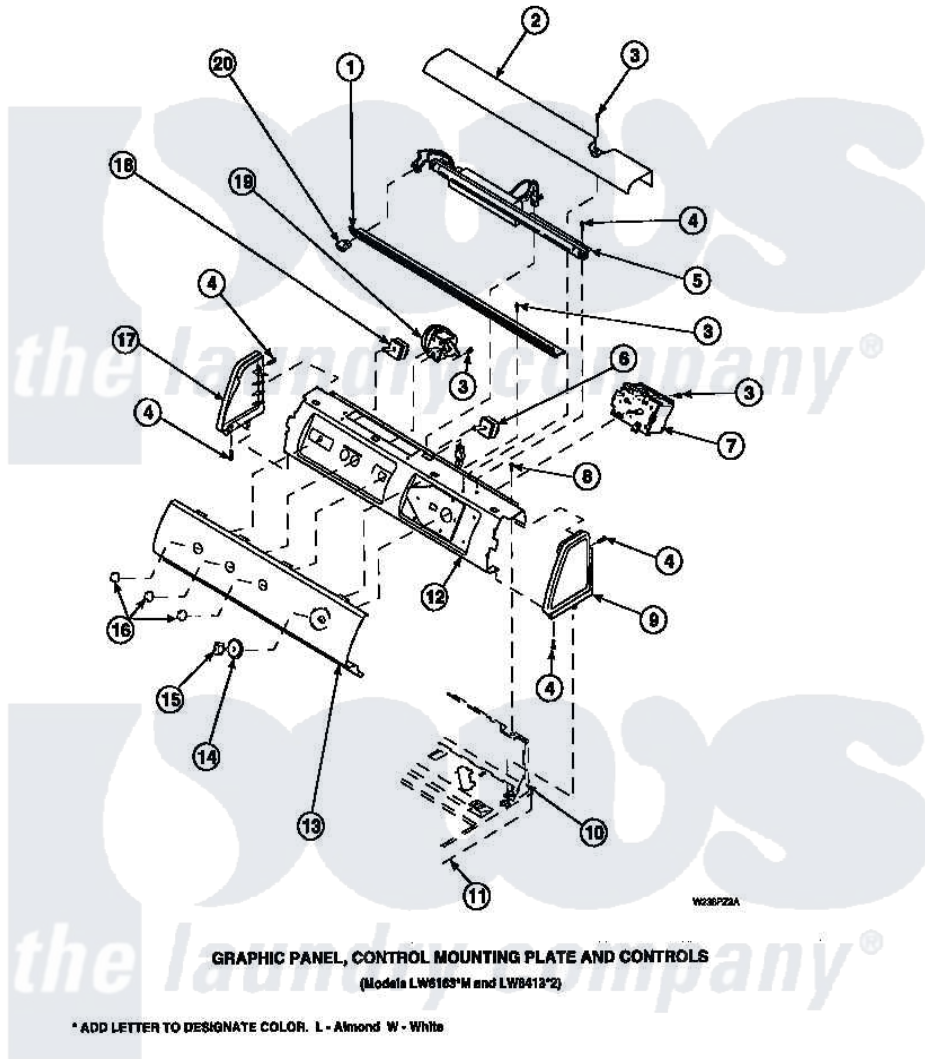

Amana LW4203W2 (BOM: PLW4203W2 A) 16 - GRAPHIC PANEL, CTRL MTG PLATE AND CTRLS

Amana Residential Amana LW4203W2 (BOM: PLW4203W2 A) Washer Parts Parts Diagram 16 - GRAPHIC PANEL, CTRL MTG PLATE AND CTRLS
Click on the part number to view part

Item	Original Part Number	Replaced By	Status	Part Description
2	34824		Not Available	TOP COVER
3	23962	W10116760		Screw
4	501086	90767		Screw, 8A X 3/8 HeX Washer Head Tapping
8	34904	489355		Screw, 8 X 1/2
9	34817		Not Available	END CAP(RIGHT)
10	34903		Not Available	PANEL, BACK HOOD (USE 37782)
11	34902P		Not Available	TOP
12	34821		Not Available	CONTROL MOUNTING PLATE
14	36700		Not Available	TIMER KNOB SKIRT
15	35333		Not Available	TIMER KNOB
16	36701		Not Available	KNOB, TEMP
17	34818		Not Available	END CAP(LEFT)
19	36045	40055101		Switch, Pressure