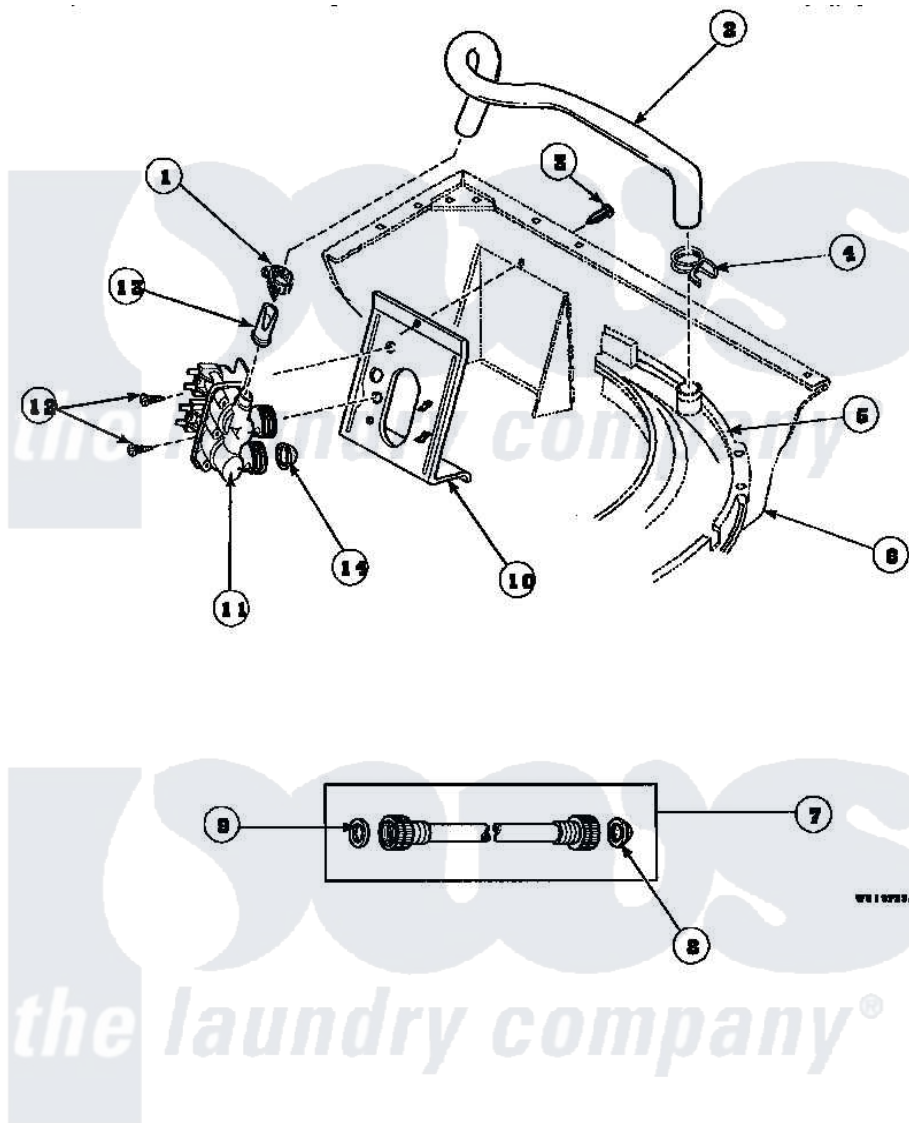

Amana LW4203W2 (BOM: PLW4203W2 A) 17 - INLET/FILL HOSE & MIXING VLV MTG BRKT

Amana [Residential Amana LW4203W2 \(BOM: PLW4203W2 A\) Washer Parts](#) Parts Diagram 17 - INLET/FILL HOSE & MIXING VLV MTG BRKT
 Click on the part number to view part

Item	Original Part Number	Replaced By	Status	Part Description
1	36801	596669		Clamp, Manifold
2	35874	38155		Hose, Mix Valve To TU
3	33562	27001200		Screw
4	29210			Hose Clamp
5	36025P			Assembly, Tub Cover and Gasket
6	34475P		Not Available	CABINET
7	20618	21001467		Hose- 10'
"	20617		Not Available	HOSE, INLET (8 FT)
"	28330P	202860		Inlet Hose Assembly
8	28605	22002960		Strainer, Washer Inlet
9	20290	Y013783		Washer, Inlet Hose
10	34972	39407		Bracket, Valve
11	34963	34963P		Valve Mixing Package
12	501086	00767		Screw, 8A X 3/8 HeX Washer