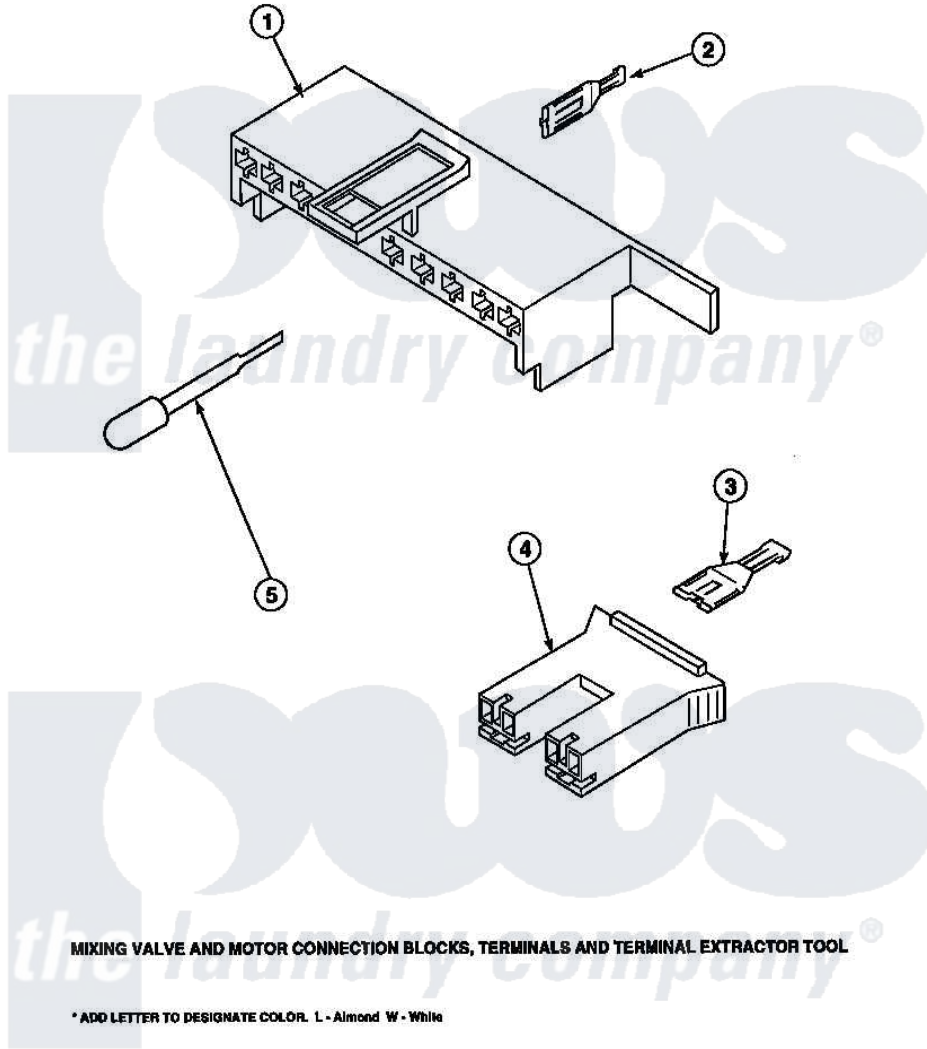

**Amana LW4203W2 (BOM: PLW4203W2 A) 19 - MIXING VALVE & MOTOR
CONN BLOCKS, TERM**

Amana Residential Amana LW4203W2 (BOM: PLW4203W2 A) Washer Parts Parts Diagram 19 - MIXING VALVE & MOTOR CONN BLOCKS, TERM
Click on the part number to view part

Item	Original Part Number	Replaced By	Status	Part Description
1	34677			10 Circuit Plug
2	Y00188			Molex Terminal
3	Y00121		Not Available	SPADE TERMINAL(12 GAUGE) (1/4 INCH-(2) 18 GAUGE WIRES O
4	34676			Plug
"	34675		Not Available	PLUG
5	283P4			Terminal Extractor Tool
NI	34349		Not Available	HOOD HARNESS -
"	35347			Assembly, Wiring Harness
"	36484			Harness Hood
"	35352			Assembly, Wiring Harness-Hood
"	35350			Assembly, Wiring Harness-Hood
"	36059			Assembly, Wiring Harness-Hood