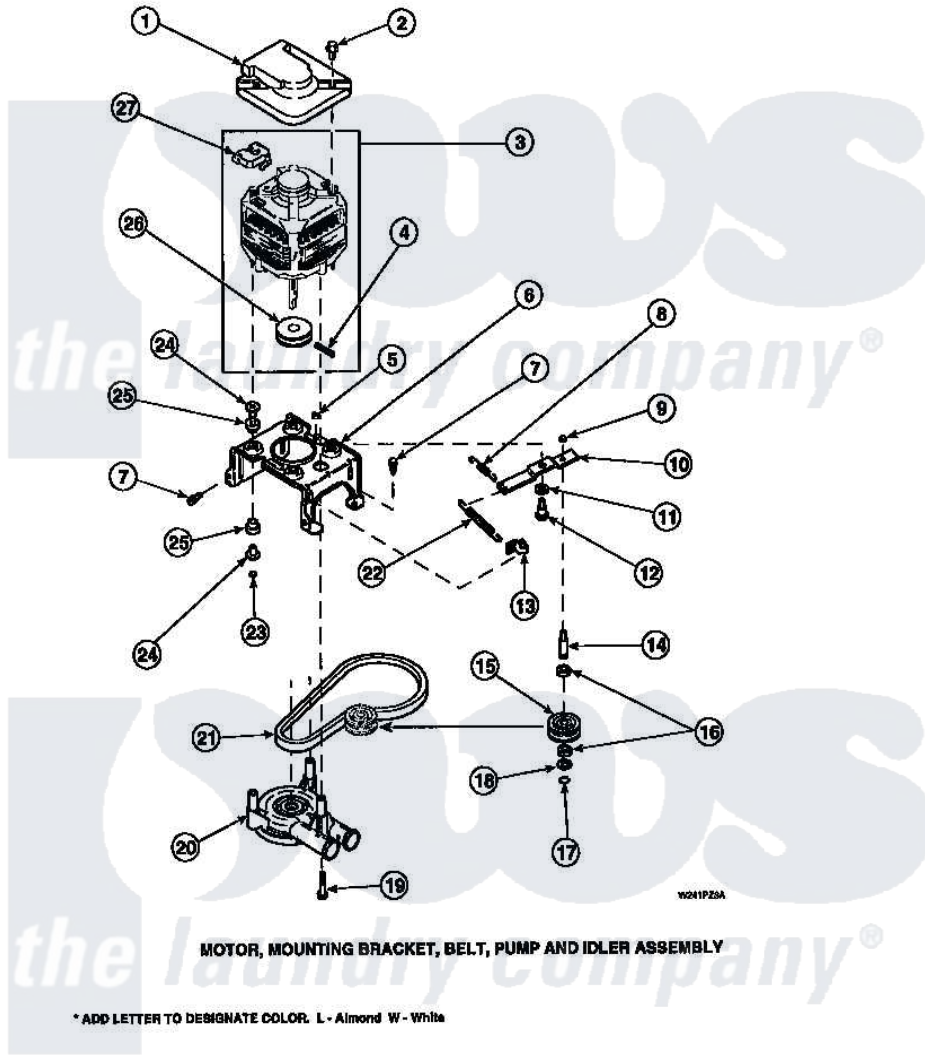

**Amana LW4203W2 (BOM: PLW4203W2 A) 20 - MOTOR, MTG BRKT, BELT, PUMP & IDLER ASSY**

Amana Residential Amana LW4203W2 (BOM: PLW4203W2 A) Washer Parts Parts Diagram 20 - MOTOR, MTG BRKT, BELT, PUMP & IDLER ASSY  
 Click on the part number to view part