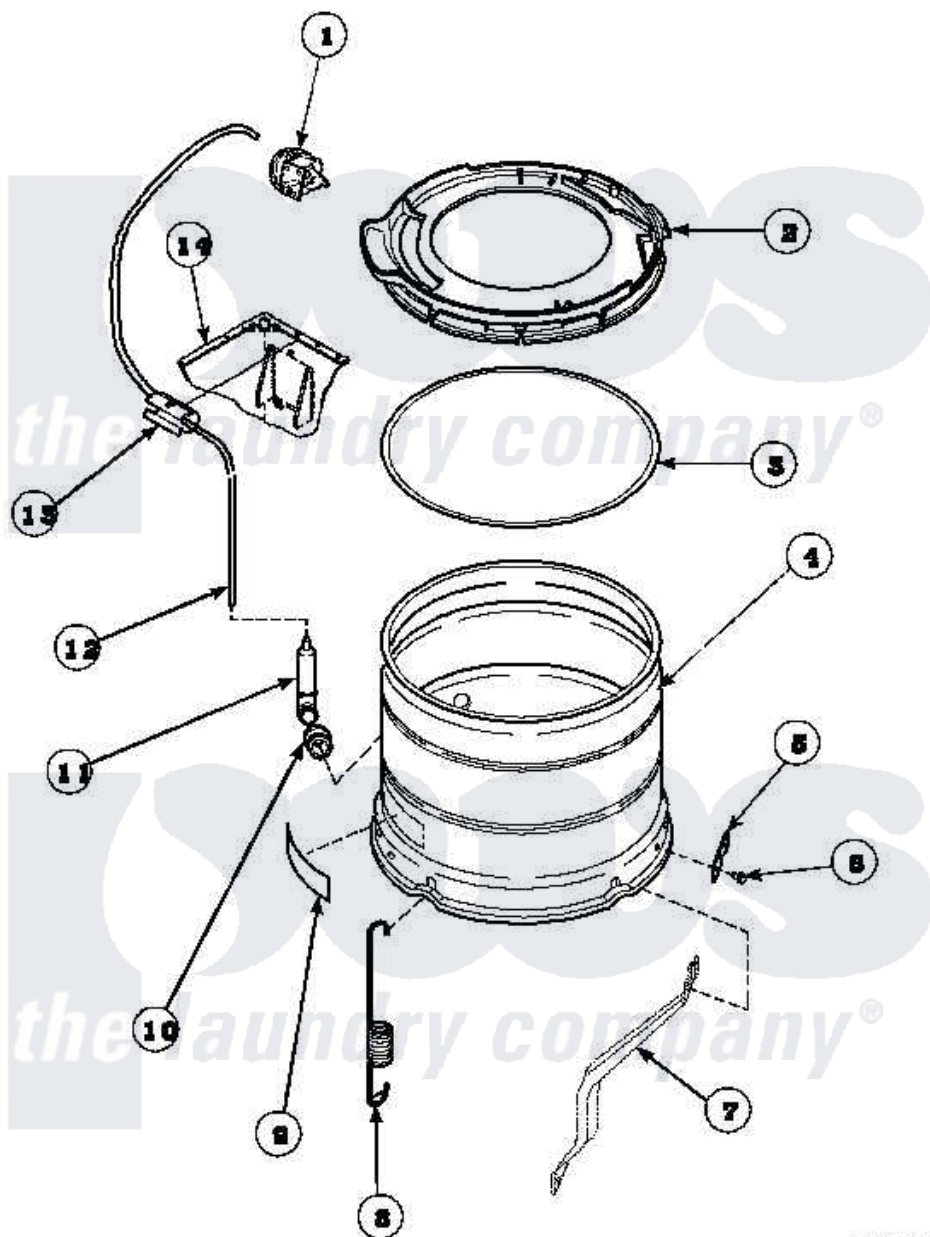

Amana LW4203W2 (BOM: PLW4203W2 A) 21 - OUTER TUB, COVER AND PRESSURE HOSE

Amana Residential Amana LW4203W2 (BOM: PLW4203W2 A) Washer Parts Parts Diagram 21 - OUTER TUB, COVER AND PRESSURE HOSE

Click on the part number to view part

Item	Original Part Number	Replaced By	Status	Part Description
1	36045	40055101		Switch, Pressure
2	36025P			Assembly, Tub Cover and Gasket
3	32857			Gasket, Tub Cover Small
4	34438P			Assembly, Outer Tub
5	27926			Plate, Leg .063
6	35369	40128701		Screw, 5/16-18 X .50
7	34471		Not Available	LEG,SUPPORT
8	35948			Spring, Leg-Large Tub
9	500049		Not Available	STICKER
10	29175	40037801		Grommet
11	30907	40008501		Assembly, Pressure Bulb
12	29213	39125		Tubing 31
13	36985		Not Available	CLIP, HOSE
14	34475P		Not Available	CABINET