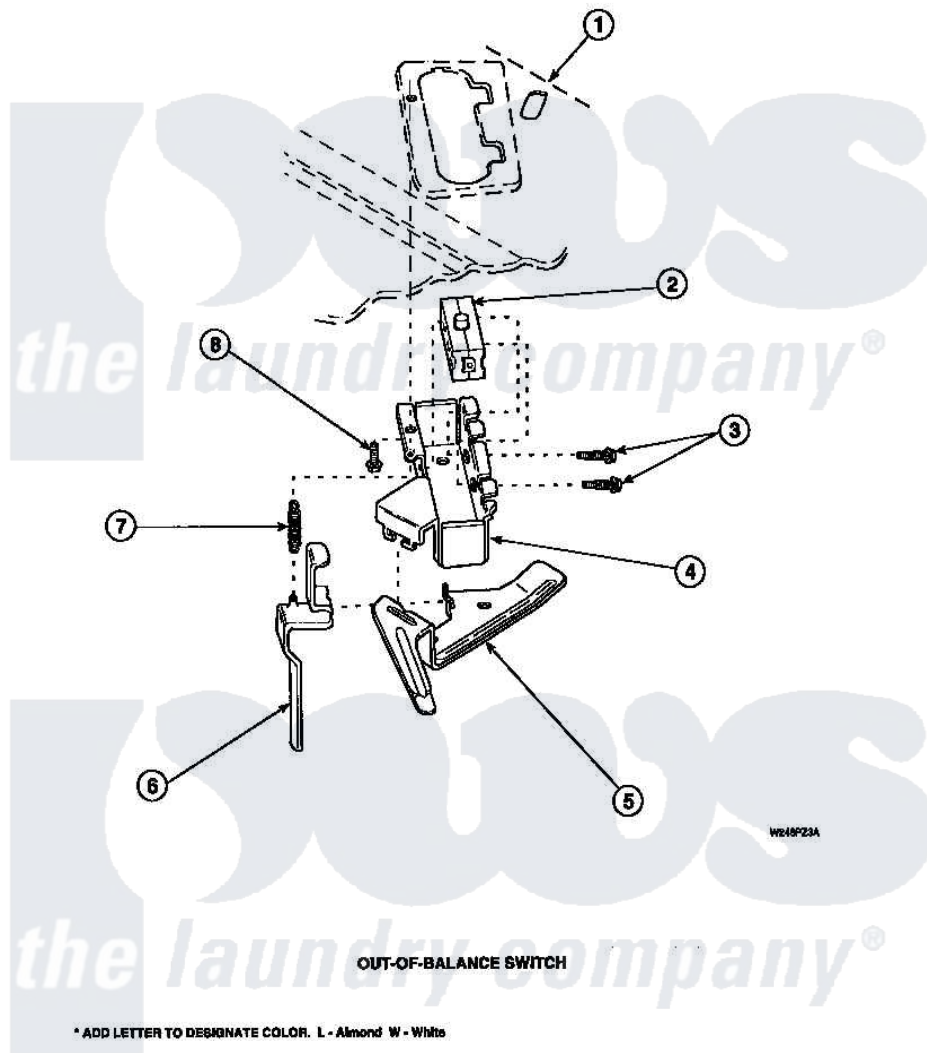

Amana LW4203W2 (BOM: PLW4203W2 A) 22 - OUT-OF-BALANCE SWITCH

Amana Residential Amana LW4203W2 (BOM: PLW4203W2 A) Washer Parts Parts Diagram 22 - OUT-OF-BALANCE SWITCH

Click on the part number to view part

Item	Original Part Number	Replaced By	Status	Part Description
1	34902P		Not Available	TOP
2	33445	27001095		Switch, Lid
3	36510			Screw
4	36497P			Kit, Switch Holder
5	33441			Arm, Actuator
6	33442			Lever, Unbalanced Load
7	33443			Spring
8	23962	W10116760		Screw