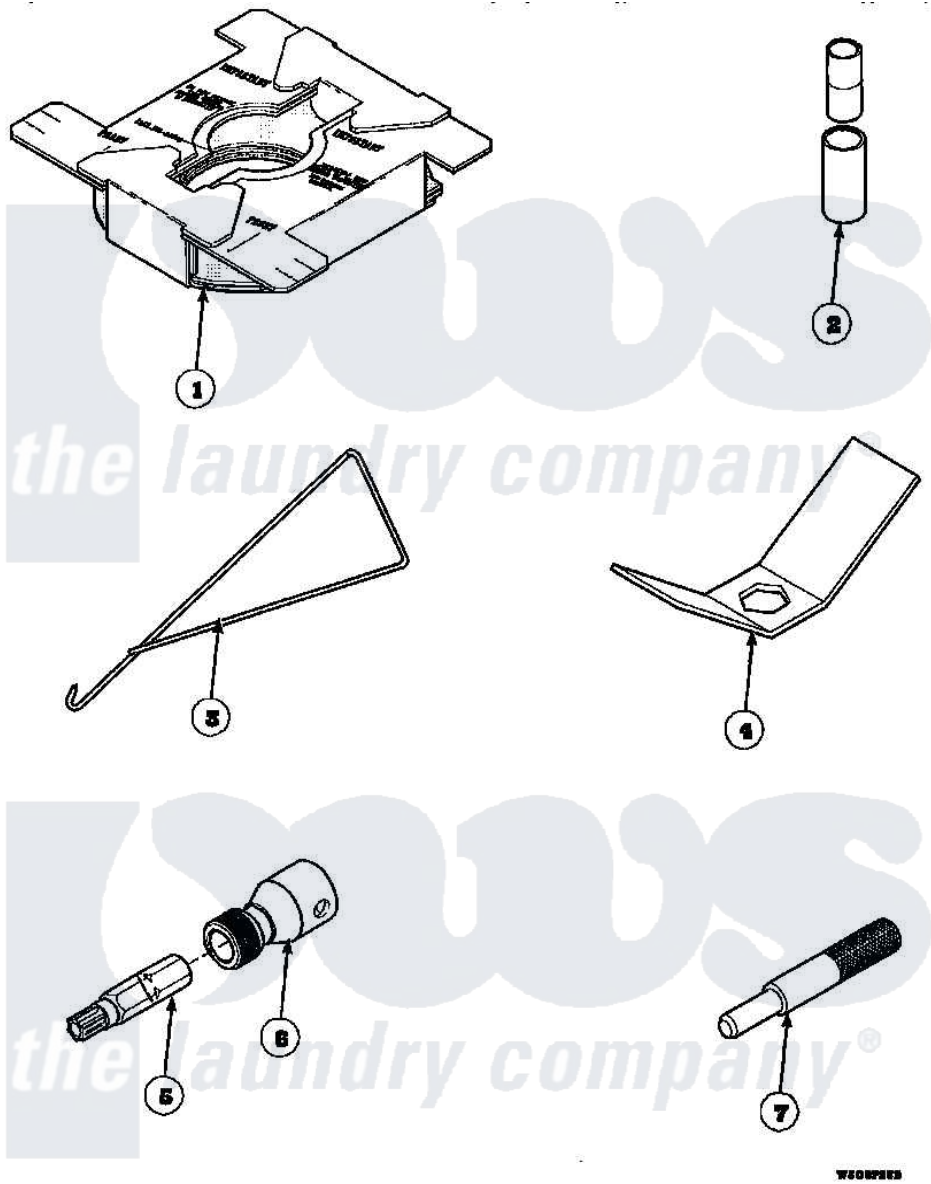

Amana LW4203W2 (BOM: PLW4203W2 A) 24 - SPECIAL TOOLS

Amana Residential Amana LW4203W2 (BOM: PLW4203W2 A) Washer Parts Parts Diagram 24 - SPECIAL TOOLS
 Click on the part number to view part

Item	Original Part Number	Replaced By	Status	Part Description
1	36926		Not Available	BRACE, SHIPPING
2	242P4			Installer, Spring
3	289P4	321P4		Hook, Spring
4	237P4	306P4		Hex Wrench
5	282P4			T25 Tamper Resistant Bit
6	24161			Torx Bit Holder
7	305P4		Not Available	TOOL, TRANSMISSION PI
NI	555P3	725P3		Kit