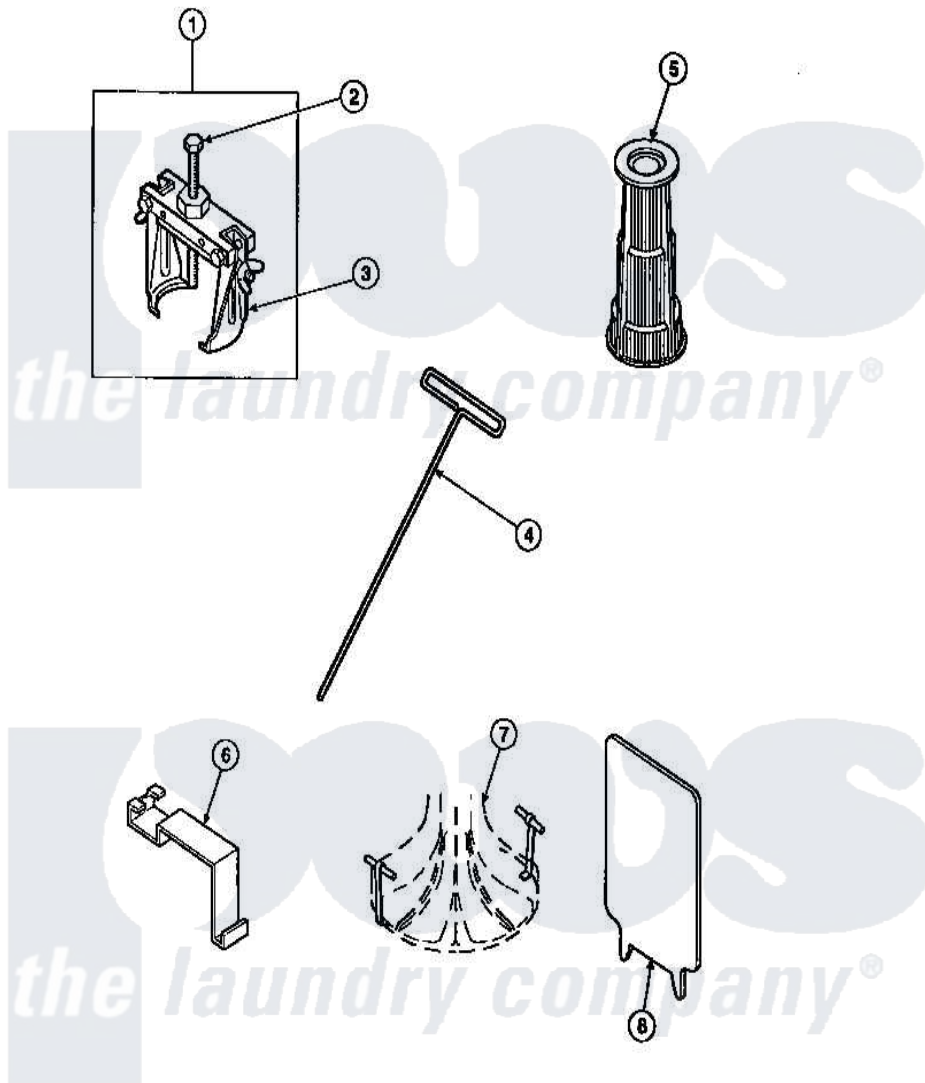

# Amana LW4203W2 (BOM: PLW4203W2 A) 25 - SPECIAL TOOLS

Amana Residential Amana LW4203W2 (BOM: PLW4203W2 A) Washer Parts Parts Diagram 25 - SPECIAL TOOLS

[Click on the part number to view part](#)

Item	Original Part Number	Replaced By	Status	Part Description
1	<a href="#">294P4</a>			Bell Tool
2	<a href="#">294P4B</a>			Drive Bell Bolt
3	<a href="#">294P4A</a>			Jaw, Drive Bell Tool
4	291P4		Not Available	WRENCH, T - ALLEN
5	<a href="#">293P4</a>			Seal Tool
6	<a href="#">273P4</a>			Tub Cover Gasket Tool
7	<a href="#">254P4P</a>			Agitator Hooks
8	<a href="#">272P4</a>			Tool, Lid Switch Instal
NI	555P3	<a href="#">725P3</a>		Kit