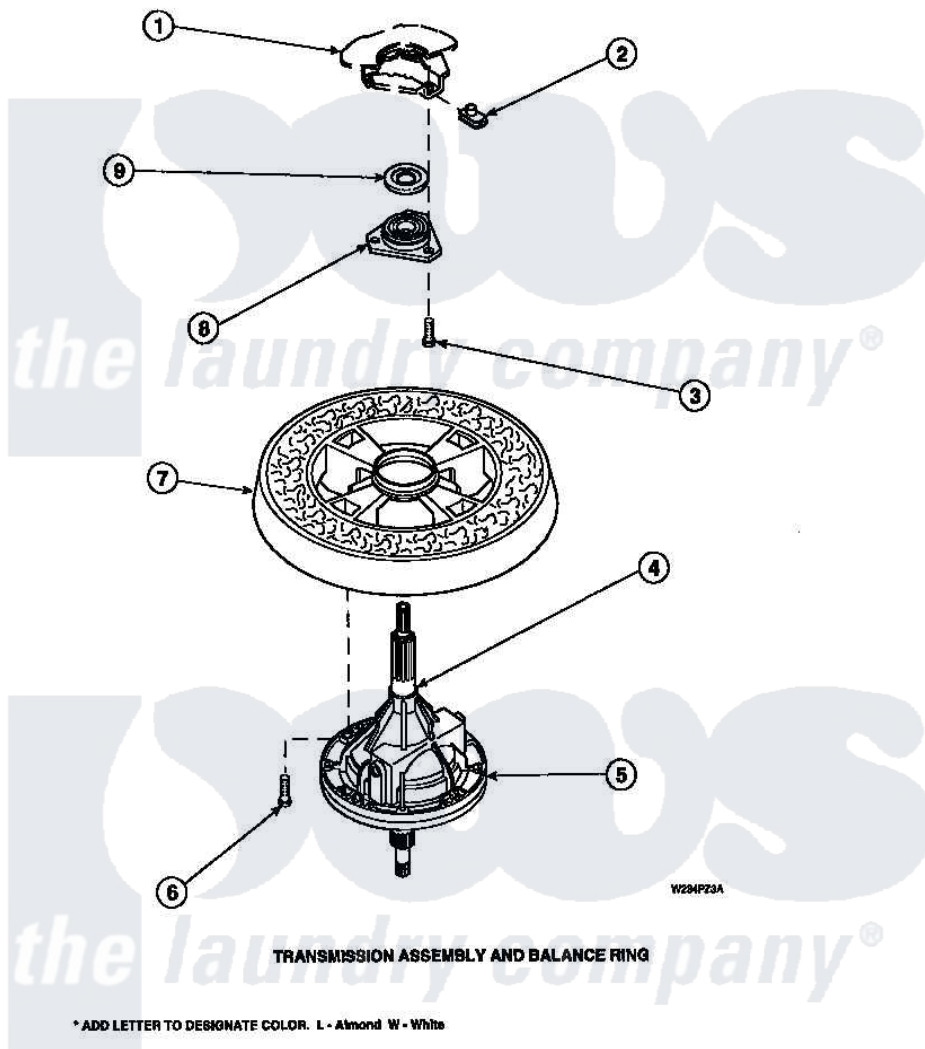

# Amana LW4203W2 (BOM: PLW4203W2 A) 27 - TRANSMISSION ASSY AND BALANCE RING

Amana Residential Amana LW4203W2 (BOM: PLW4203W2 A) Washer Parts Parts Diagram 27 - TRANSMISSION ASSY AND BALANCE RING  
 Click on the part number to view part

Item	Original Part Number	Replaced By	Status	Part Description
1	<a href="#">34438P</a>			Assembly, Outer Tub
2	<a href="#">27222</a>			Nut, Retainer 5/16-18
3	36991	<a href="#">3400500</a>		Bolt, 3405245 5/16-18 X 3/4
4	<a href="#">27604P</a>			Never-Seeze 1 Oz Tube
5	<a href="#">34526P</a>			Assembly, Transmission
6	37047		Not Available	SCREW, CAP
7	34731		Not Available	ASSY,BALANCE RING-COMPL
8	27182	<a href="#">40004201P</a>		Main Bearing Assembly
9	<a href="#">27187</a>			Flinger