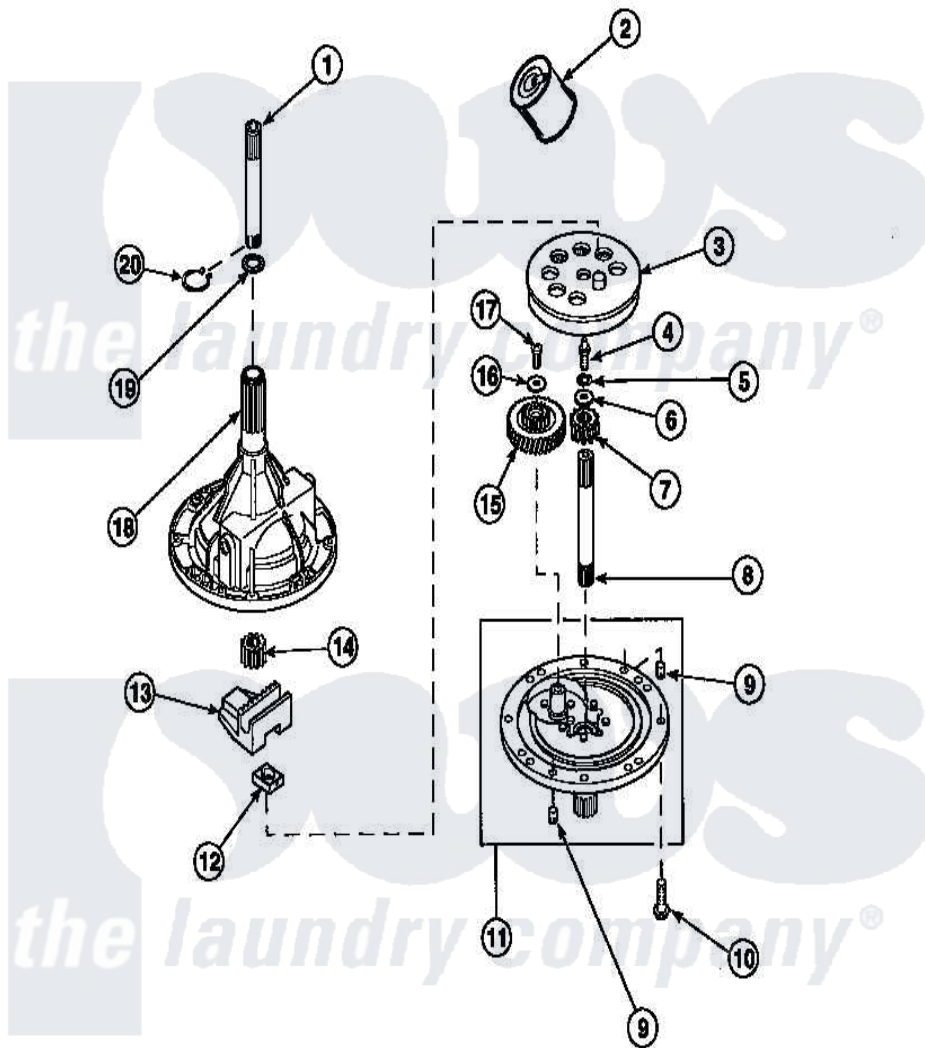

Amana LW4203W2 (BOM: PLW4203W2 B) 01 - 34526P TRANSMISSION ASSY

Amana Residential Amana LW4203W2 (BOM: PLW4203W2 B) Washer Parts Parts Diagram 01 - 34526P TRANSMISSION ASSY

Click on the part number to view part

Item	Original Part Number	Replaced By	Status	Part Description
1	Y36570			Shaft, Output
2	27243P			Oil, CW Transmission F-
3	26577			Assembly, Gear And Stud
4	27030		Not Available	SCREW, 1/4-20 SPECIAL
5	21456			Lockwasher, 1/4 Intshkp
6	26509	40041501		Washer
7	36562			Pinion, Drive
8	34853			Shaft, Input
9	27172			Pin, Dowel
10	32814		Not Available	SCREW, 1/4-20X7/8 SERRA
11	38290			Assembly, Cover
12	26493			Slide
13	Y31526			Rack
14	27003			Pinion, Agitator
15	29161			Gear, Reduction

16	29260	Not Available	WASHER
17	29273		Screw, 1/4-20 X 3/8
18	33223	Not Available	ASSY, TRANSMISSION CASE
19	35092		Washer, 3628id X 1.00 X .056
20	27197		Ring, Retaining
NI	37577P	Not Available	SEALANT