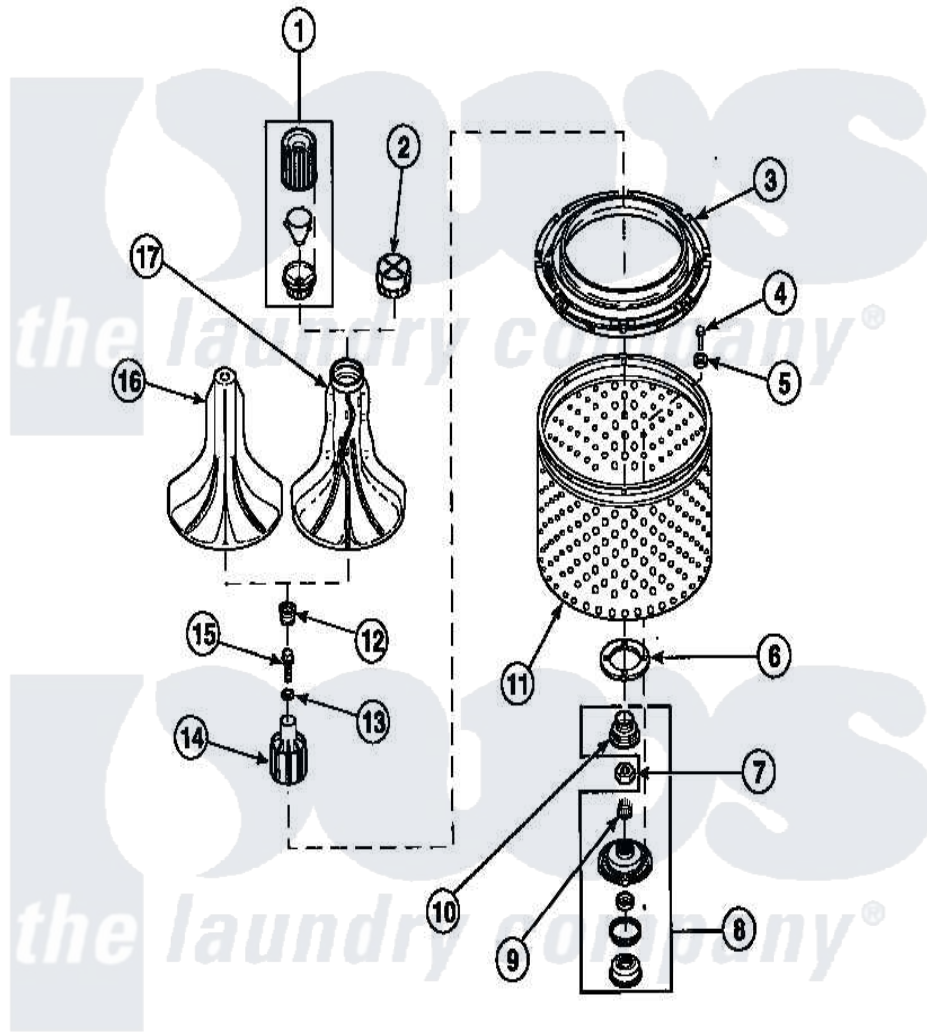

Amana LW4203W2 (BOM: PLW4203W2 B) 02 - AGITATOR/DRIVE BELL/SEAL KIT/TUB & HUB

Amana Residential Amana LW4203W2 (BOM: PLW4203W2 B) Washer Parts Parts Diagram 02 - AGITATOR/DRIVE BELL/SEAL KIT/TUB & HUB
 Click on the part number to view part

Item	Original Part Number	Replaced By	Status	Part Description
1	36542	40002101W		Assembly, Fabric Softner
2	36515			Cap, Agitator
3	35035			Guard, Clothes
4	27202	W10116787		Screw
5	28094			Gasket
7	Y29220	40016301		Nut, Lock
9	29728	40008301		Insert, Spline
10	36425	40016101		Seal, Bell Drive
12	36511	40008401		Plug, Bell
13	36472			O-Ring
15	34288	40065102		Screw, Shoulder 1/4
16	33513			Agitator, Short-Coin