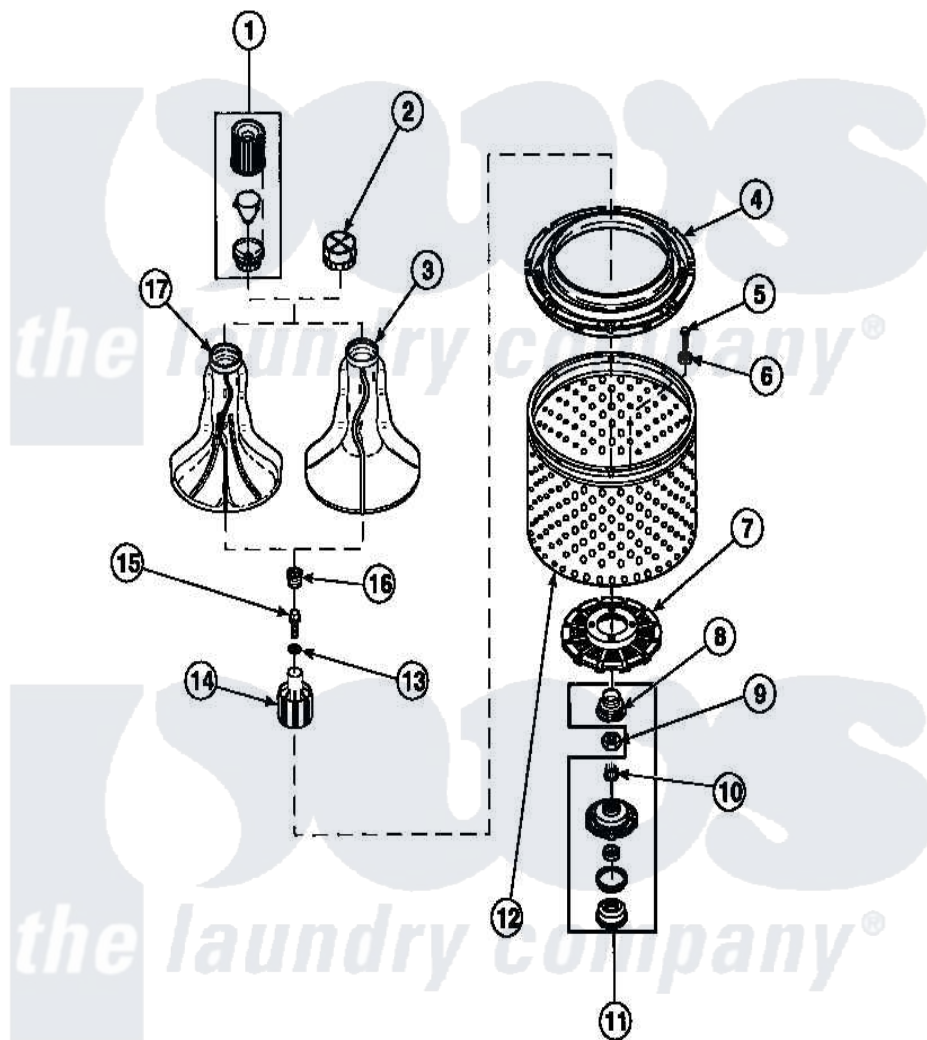

Amana LW4203W2 (BOM: PLW4203W2 B) 03 - AGITATOR/DRIVE BELL/SEAL KIT/TUB & HUB

Amana Residential Amana LW4203W2 (BOM: PLW4203W2 B) Washer Parts Parts Diagram 03 - AGITATOR/DRIVE BELL/SEAL KIT/TUB & HUB
 Click on the part number to view part

Item	Original Part Number	Replaced By	Status	Part Description
1	36542	40002101W		Assembly, Fabric Softner
2	36515			Cap, Agitator
3	36507	40000501W		Agitator, Flex Vane
4	35035			Guard, Clothes
5	27202	W10116787		Screw
6	28094			Gasket
7	32998	39371		Filter Lin
8	36425	40016101		Seal, Bell Drive
9	Y29220	40016301		Nut, Lock
10	29728	40008301		Insert, Spline
11	495P3	R9900552		Hub And Seal
12	33501P	R9900144		Kit- Wash
13	36472			O-Ring
14	36443P	R9900189		Kit, Drive Bell And Seal
15	34288	40065102		Screw, Shoulder 1/4