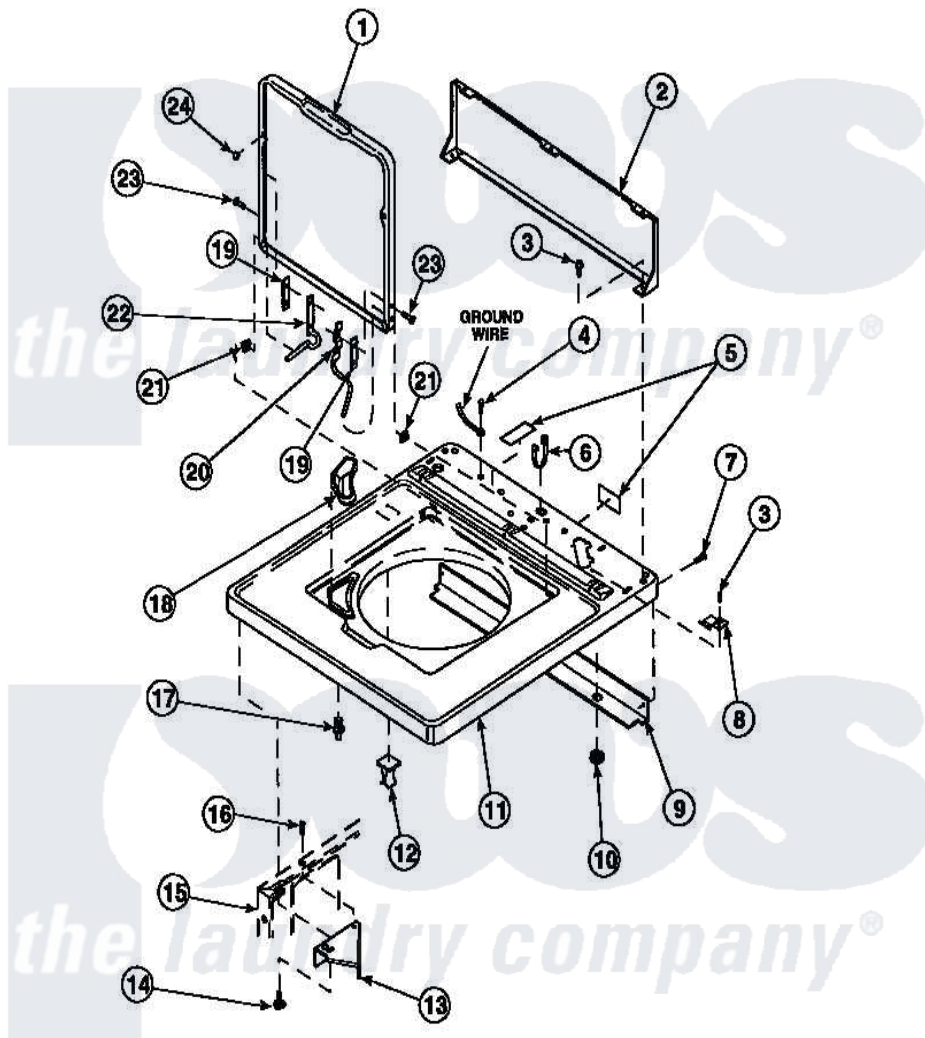

Amana LW4203W2 (BOM: PLW4203W2 B) 05 - CAB TOP/LOADING DR & CTRL HOOD REAR PAN

Amana Residential Amana LW4203W2 (BOM: PLW4203W2 B) Washer Parts Parts Diagram 05 - CAB TOP/LOADING DR & CTRL HOOD REAR PAN
 Click on the part number to view part

Item	Original Part Number	Replaced By	Status	Part Description
2	34903		Not Available	PANEL, BACK HOOD (USE 37782)
3	23962	W10116760		Screw
4	52909			Screw, 10B-16 X 1/2 HeX
6	21903	211881		Grommet, Cord Part Not Used-Gas Models Only
7	27196	27001200		Screw
8	35887	40063901		Clip, Hold Down
11	34902P		Not Available	TOP
12	36519		Not Available	CLIP
13	36034			Bracket, Director-Module
14	Y31644	27001200		Screw
15	34475P		Not Available	CABINET
16	36035		Not Available	SCREW,8-18X3/8 PHIL FLT HD
17	56534			Barrel, Support