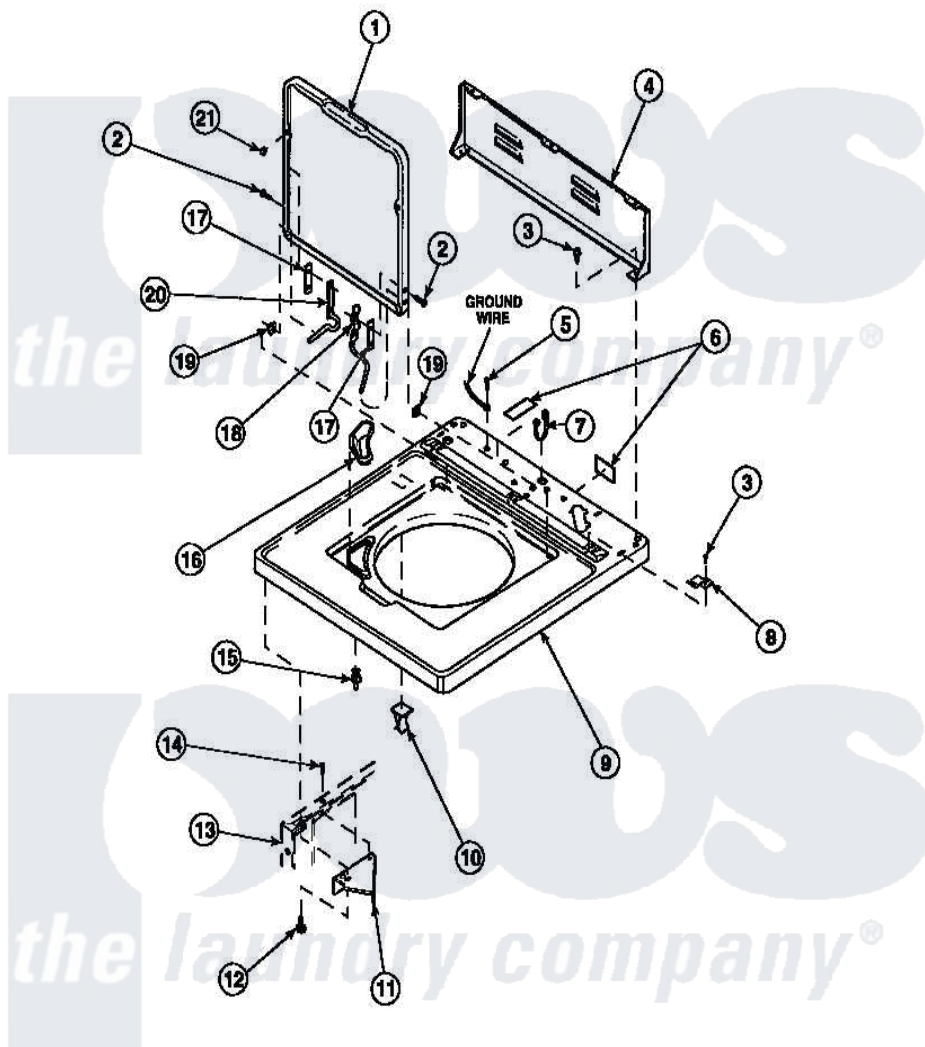

# Amana LW4203W2 (BOM: PLW4203W2 B) 06 - CAB TOP/LOADING DR & CTRL HOOD REAR PAN

Amana Residential Amana LW4203W2 (BOM: PLW4203W2 B) Washer Parts Parts Diagram 06 - CAB TOP/LOADING DR & CTRL HOOD REAR PAN  
 Click on the part number to view part

Item	Original Part Number	Replaced By	Status	Part Description
1	33541P		Not Available	LID
2	34337	<a href="#">W10119828</a>		Screw, Lid Hinge Mounting
3	23962	<a href="#">W10116760</a>		Screw
4	34903		Not Available	PANEL, BACK HOOD (USE 37782)
5	<a href="#">52909</a>			Screw, 10B-16 X 1/2 HeX
6	24903		Not Available	STICKER,DISCONNECT POW
7	21903	<a href="#">211881</a>		Grommet, Cord Part Not Used-Gas Models Only
8	35887	<a href="#">40063901</a>		Clip, Hold Down
9	34902P		Not Available	TOP
10	36519		Not Available	CLIP
11	<a href="#">36034</a>			Bracket, Director-Module
12	Y31644	<a href="#">27001200</a>		Screw
13	34475P		Not Available	CABINET

14	36035	Not Available	SCREW,8-18X3/8 PHIL FLT HD
15	<a href="#">56534</a>		Barrel, Support
16	34776	Not Available	DISPENSER,BLEACH
17	<a href="#">34338</a>		Gasket, Hinge
18	<a href="#">36437</a>		Hinge, Lid R
19	33446	<a href="#">4008201</a>	Bushing, Hinge
20	<a href="#">36513</a>		Hinge, Left
21	21685	<a href="#">40038001</a>	Bumper