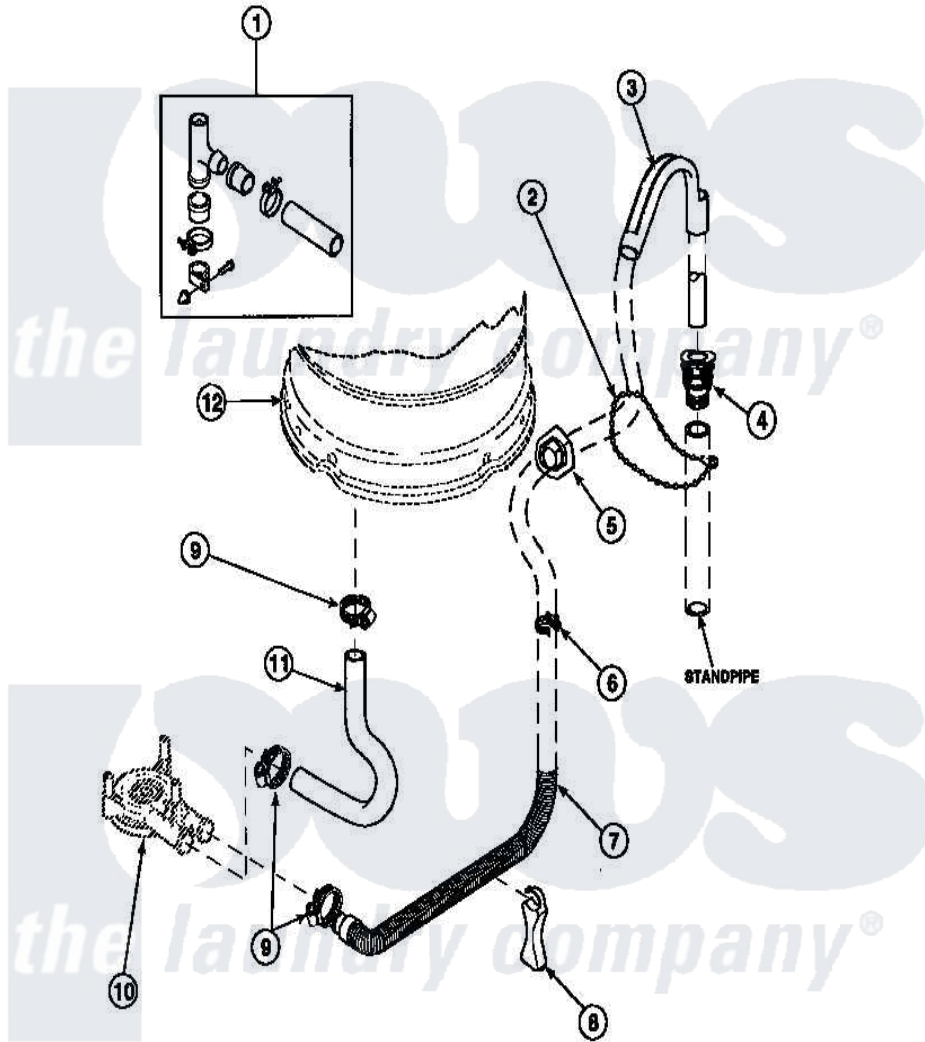

**Amana LW4203W2 (BOM: PLW4203W2 B) 07 - DRAIN HOSE AND SIPHON BREAK**

Amana Residential Amana LW4203W2 (BOM: PLW4203W2 B) Washer Parts Parts Diagram 07 - DRAIN HOSE AND SIPHON BREAK

Click on the part number to view part

| Item | Original Part Number   | Replaced By              | Status | Part Description      |
|------|------------------------|--------------------------|--------|-----------------------|
| 1    | 562P3                  | <a href="#">76660</a>    |        | Break-Sphn            |
| 2    | 33489                  | <a href="#">8539404</a>  |        | Tie-Wire              |
| 3    | 33615                  | <a href="#">22003814</a> |        | Retainer, Drain Hose  |
| 4    | 36878                  | <a href="#">40008101</a> |        | Adapter, Standpipe    |
| 5    | <a href="#">32219</a>  |                          |        | Relief, Strain        |
| 6    | <a href="#">36014</a>  |                          |        | Clip, Retainer-Hose   |
| 7    | 37245                  | <a href="#">40053901</a> |        | Hose, Drain           |
| 8    | <a href="#">36522</a>  |                          |        | Hose Support          |
| "    | <a href="#">35487</a>  |                          |        | Support, Hose         |
| 9    | 36802                  | <a href="#">285655</a>   |        | Clamp, Hose           |
| 10   | 36863P                 | <a href="#">27001233</a> |        | Pump                  |
| 11   | <a href="#">35753</a>  |                          |        | Hose, Tub To Pump-Ddp |
| 12   | <a href="#">34438P</a> |                          |        | Assembly, Outer Tub   |