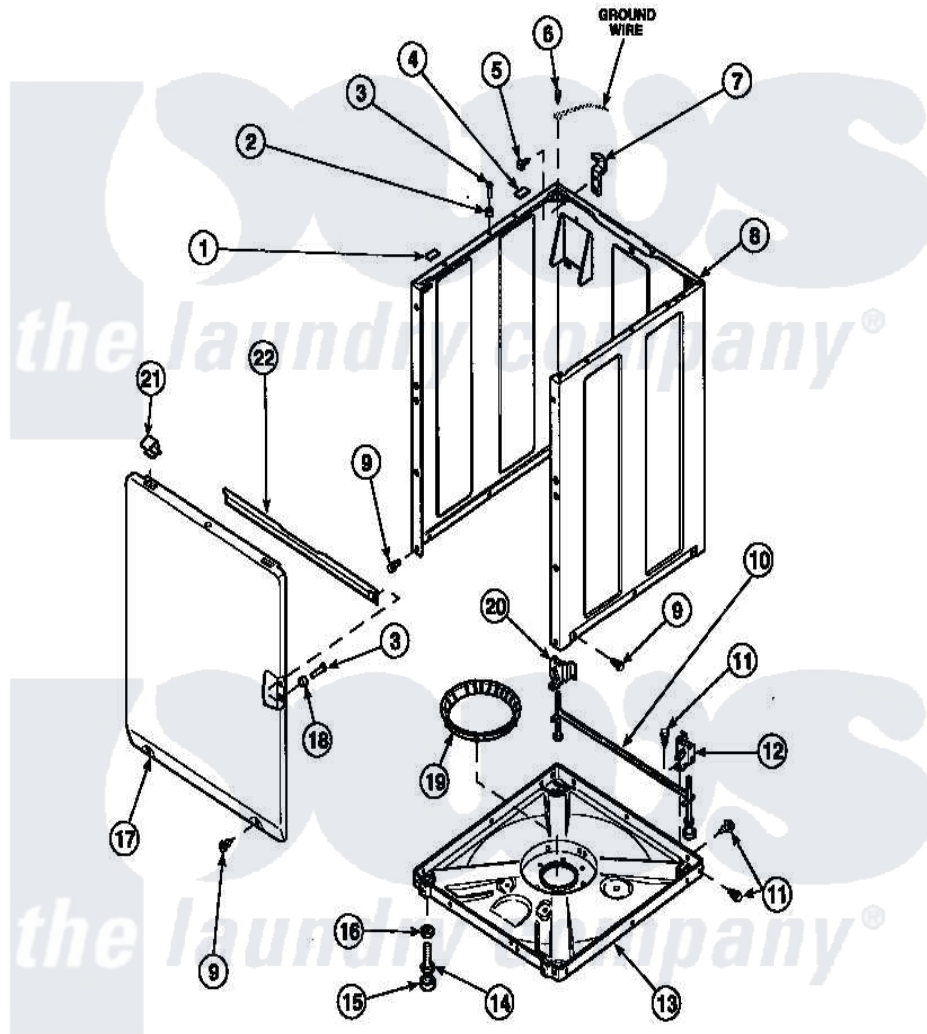

Amana LW4203W2 (BOM: PLW4203W2 B) 08 - FRONT PANEL, BASE ASSY AND CABINET ASSY

Amana Residential Amana LW4203W2 (BOM: PLW4203W2 B) Washer Parts Parts Diagram 08 - FRONT PANEL, BASE ASSY AND CABINET ASSY
 Click on the part number to view part

Item	Original Part Number	Replaced By	Status	Part Description
1	Y56128			Pad, Bumper
2	56079	505187		Locator, Panel
3	32671	Y014874		Screw, Idler Arm And Sleeve
4	36226			Pad, Bumper .25
5	34499		Not Available	SCREW, No.10B X 1/4 TAP IN HX
6	23962	W10116760		Screw
7	Y27103			Hinge, Hold-Down Lug
8	34475P		Not Available	CABINET
9	27196	27001200		Screw
10	34443			Assembly, Leg And Stabilier
11	35148		Not Available	SCREW, 1/4-14 X 3/8 HX HD
12	36036		Not Available	BRACKET, SLL-RIGHT
13	36599P			Assembly Nut/ Leg Base
"	34434P			Assembly Nut/Leg Base

14	Y34319	22003428	Leg, Adjustable
15	34318	40016001	Foot, Rubber
16	Y21899	40038101	Nut, Leg
17	34656P		Not Available NOT GOOD No. SEE NOTE PNL, FRONT
18	28102		Locator, Panel
19	36108		Not Available SNUBBER PAD & ISOLATOR
20	36037		Bracket, SII-Left
21	35865		Clip, Hold-Down Front Panel
22	Y35097		Not Available BRACE, FRT PNL