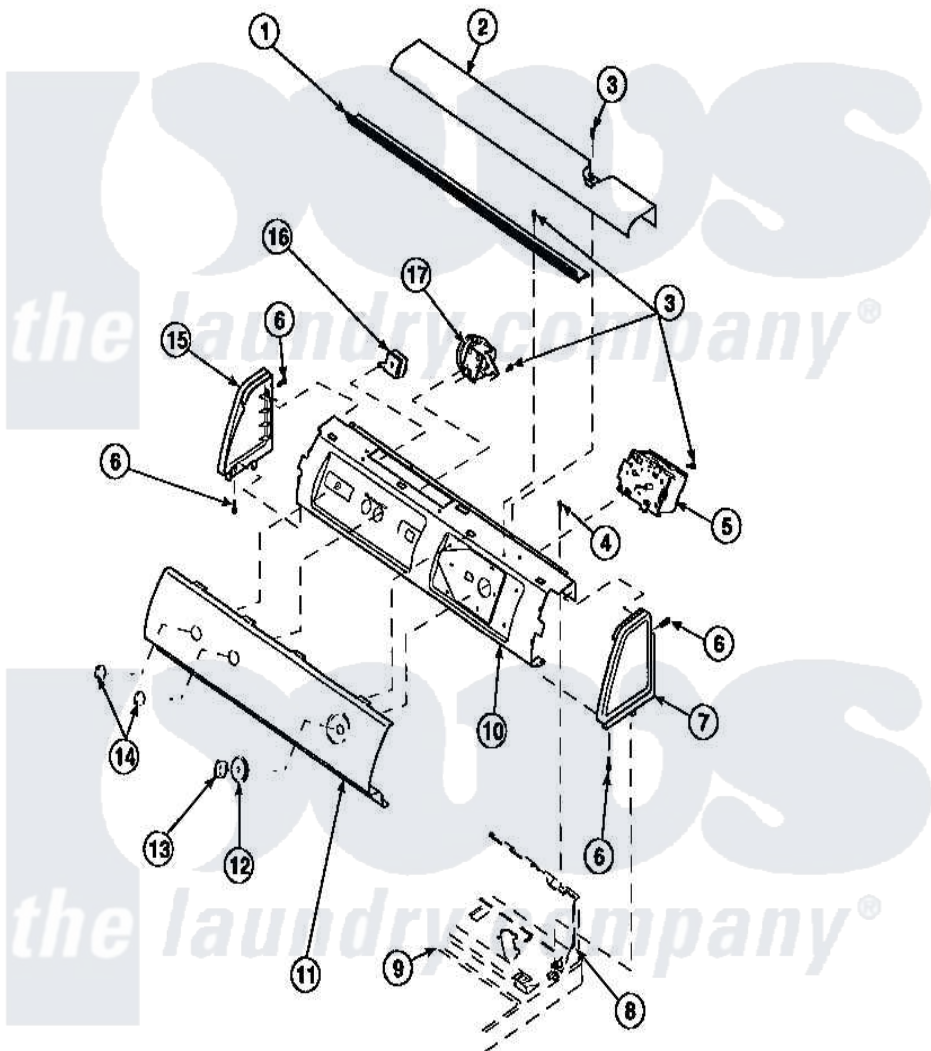

**Amana LW4203W2 (BOM: PLW4203W2 B) 09 - GRAPHIC PANEL, CTRL
MTG PLATE AND CTRLS**

Amana Residential Amana LW4203W2 (BOM: PLW4203W2 B) Washer Parts Parts Diagram 09 - GRAPHIC PANEL, CTRL MTG PLATE AND CTRLS
Click on the part number to view part

Item	Original Part Number	Replaced By	Status	Part Description
1	Y34826		Not Available	DIFFUSER,LAMP-CLEAR
3	23962	W10116760		Screw
4	34904	489355		Screw, 8 X 1/2
5	31239	31239P		Timer 3 Cycle Package
6	501086	90767		Screw, 8A X 3/8 HeX Washer Head Tapping
8	34903		Not Available	PANEL, BACK HOOD (USE 37782)
9	34902P		Not Available	TOP
10	34821		Not Available	CONTROL MOUNTING PLATE
16	35115			Switch, TemPerature 3 P
17	36045	40055101		Switch, Pressure