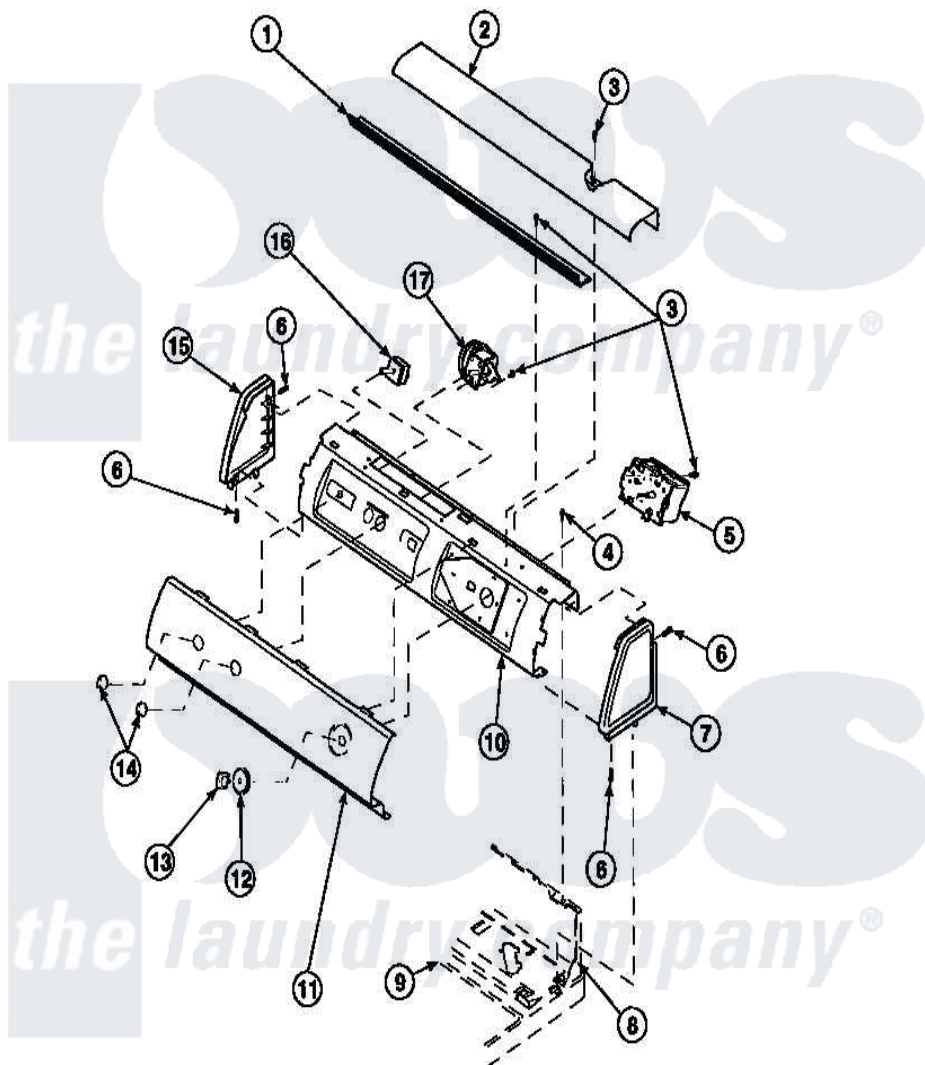

**Amana LW4203W2 (BOM: PLW4203W2 B) 10 - GRAPHIC PANEL, CTRL
MTG PLATE AND CTRLS**

Amana Residential Amana LW4203W2 (BOM: PLW4203W2 B) Washer Parts Parts Diagram 10 - GRAPHIC PANEL, CTRL MTG PLATE AND CTRLS
Click on the part number to view part

Item	Original Part Number	Replaced By	Status	Part Description
1	Y34826		Not Available	DIFFUSER,LAMP-CLEAR
2	34824		Not Available	TOP COVER
3	23962	W10116760		Screw
4	34904	489355		Screw, 8 X 1/2
5	31239	31239P		Timer 3 Cycle Package
6	501086	90767		Screw, 8A X 3/8 HeX Washer Head Tapping
7	34817		Not Available	END CAP(RIGHT)
8	34903		Not Available	PANEL, BACK HOOD (USE 37782)
9	34902P		Not Available	TOP
10	34821		Not Available	CONTROL MOUNTING PLATE
12	36700		Not Available	TIMER KNOB SKIRT
13	35333		Not Available	TIMER KNOB
14	36701		Not Available	KNOB, TEMP