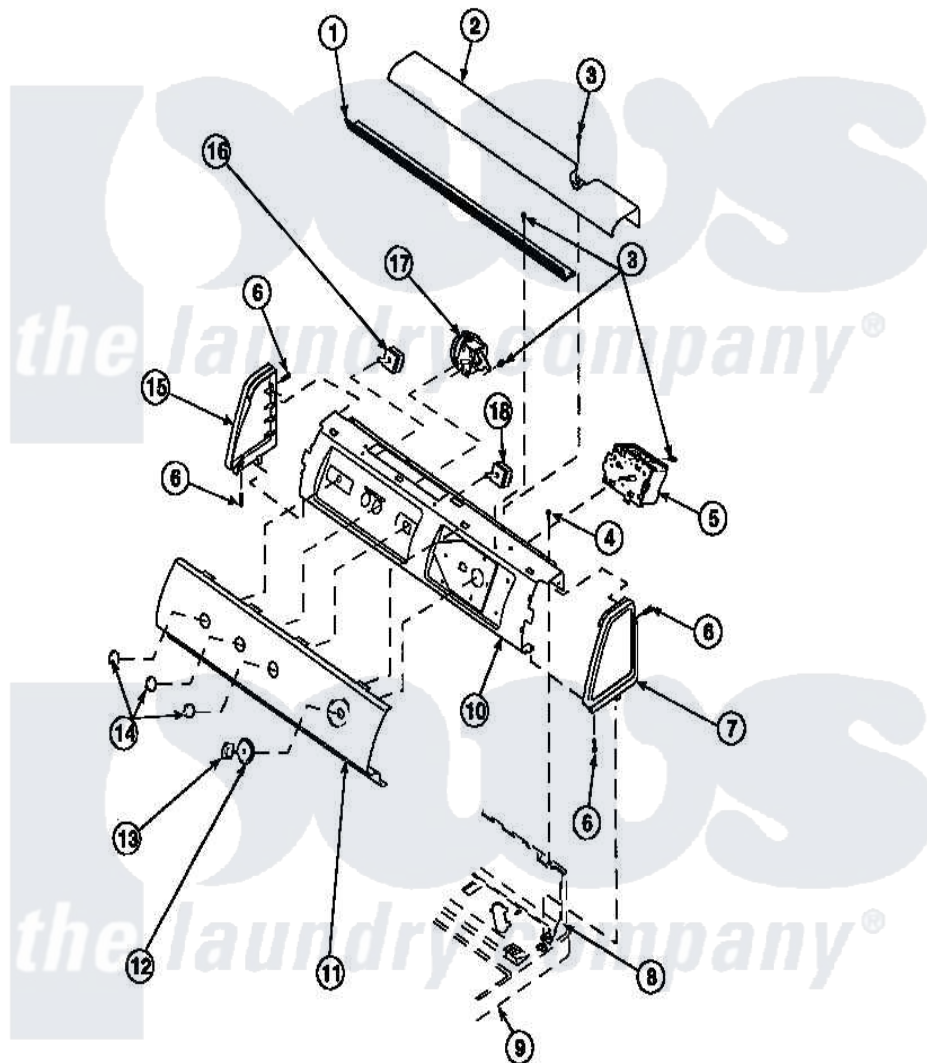

**Amana LW4203W2 (BOM: PLW4203W2 B) 11 - GRAPHIC PANEL, CTRL
MTG PLATE AND CTRLS**

Amana Residential Amana LW4203W2 (BOM: PLW4203W2 B) Washer Parts Parts Diagram 11 - GRAPHIC PANEL, CTRL MTG PLATE AND CTRLS
Click on the part number to view part

Item	Original Part Number	Replaced By	Status	Part Description
1	Y34826		Not Available	DIFFUSER,LAMP-CLEAR
2	34824		Not Available	TOP COVER
3	23962	W10116760		Screw
4	34904	489355		Screw, 8 X 1/2
6	501086	90767		Screw, 8A X 3/8 HeX Washer Head Tapping
7	34817		Not Available	END CAP(RIGHT)
8	34903		Not Available	PANEL, BACK HOOD (USE 37782)
9	34902P		Not Available	TOP
10	34821		Not Available	CONTROL MOUNTING PLATE
12	36700		Not Available	TIMER KNOB SKIRT
13	35333		Not Available	TIMER KNOB
14	36701		Not Available	KNOB, TEMP
15	34818		Not Available	END CAP(LEFT)