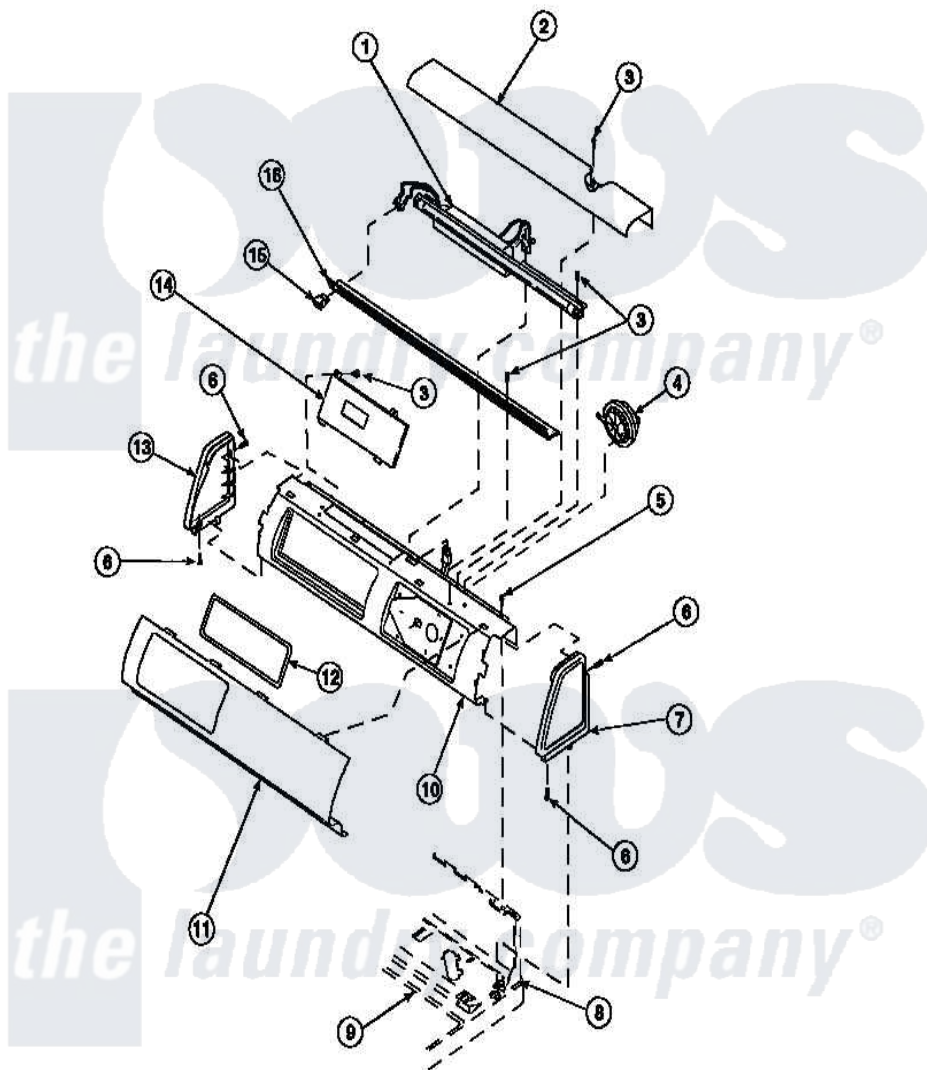

**Amana LW4203W2 (BOM: PLW4203W2 B) 12 - GRAPHIC PANEL, CTRL  
MTG PLATE AND CTRLS**

Amana Residential Amana LW4203W2 (BOM: PLW4203W2 B) Washer Parts Parts Diagram 12 - GRAPHIC PANEL, CTRL MTG PLATE AND CTRLS  
Click on the part number to view part

Item	Original Part Number	Replaced By	Status	Part Description
2	34824		Not Available	TOP COVER
3	23962	<a href="#">W10116760</a>		Screw
5	34904	<a href="#">489355</a>		Screw, 8 X 1/2
6	501086	<a href="#">90767</a>		Screw, 8A X 3/8 HeX Washer Head Tapping
7	34817		Not Available	END CAP(RIGHT)
8	34903		Not Available	PANEL, BACK HOOD (USE 37782)
9	34902P		Not Available	TOP
13	34818		Not Available	END CAP(LEFT)