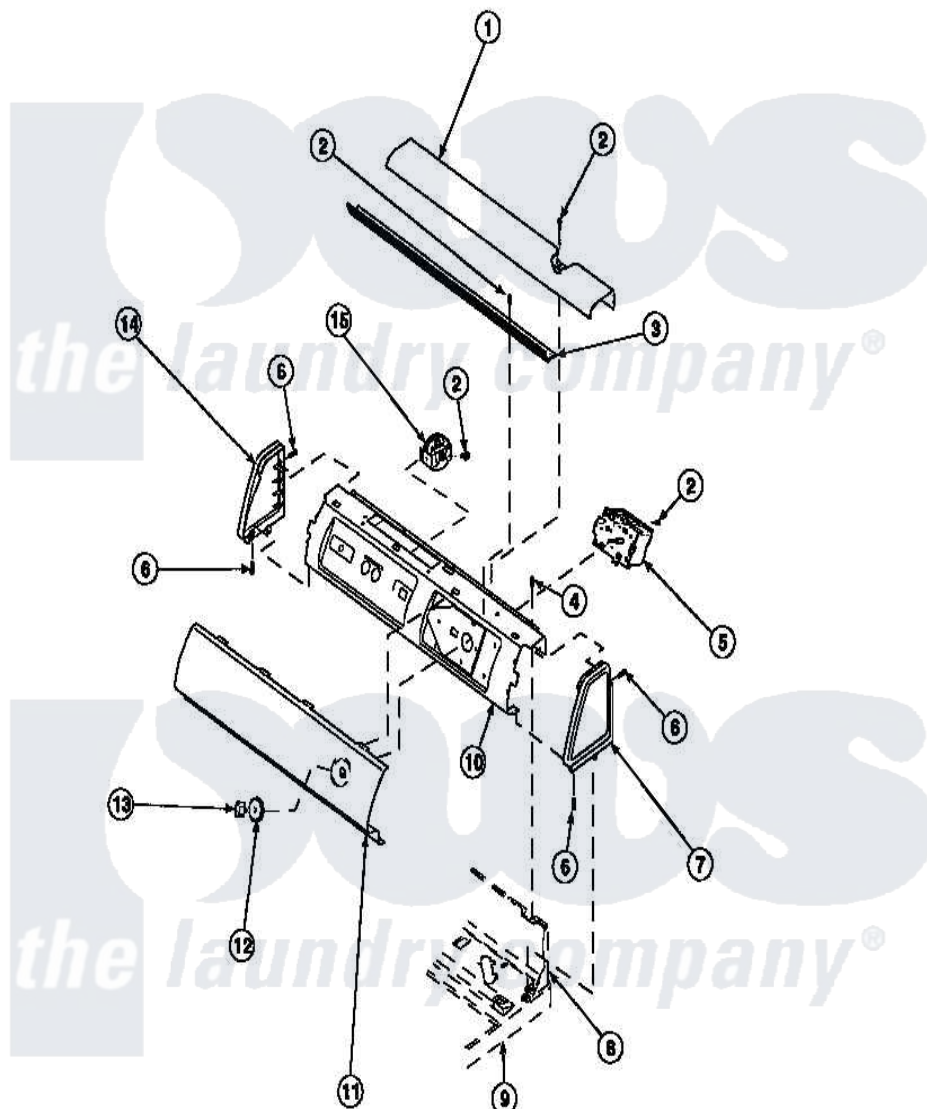

**Amana LW4203W2 (BOM: PLW4203W2 B) 13 - GRAPHIC PANEL, CTRL  
MTG PLATE AND CTRLS**

Amana Residential Amana LW4203W2 (BOM: PLW4203W2 B) Washer Parts Parts Diagram 13 - GRAPHIC PANEL, CTRL MTG PLATE AND CTRLS  
Click on the part number to view part

Item	Original Part Number	Replaced By	Status	Part Description
2	23962	<a href="#">W10116760</a>		Screw
3	Y34826		Not Available	DIFFUSER,LAMP-CLEAR
4	34904	<a href="#">489355</a>		Screw, 8 X 1/2
6	501086	<a href="#">90767</a>		Screw, 8A X 3/8 HeX Washer Head Tapping
7	34817		Not Available	END CAP(RIGHT)
8	34903		Not Available	PANEL, BACK HOOD (USE 37782)
9	34902P		Not Available	TOP
10	34821		Not Available	CONTROL MOUNTING PLATE
12	33817		Not Available	ASSY,TIMER SKIRT-BLACK
13	<a href="#">33897</a>			Knob, Timer-Washer-Blac
14	34818		Not Available	END CAP(LEFT)