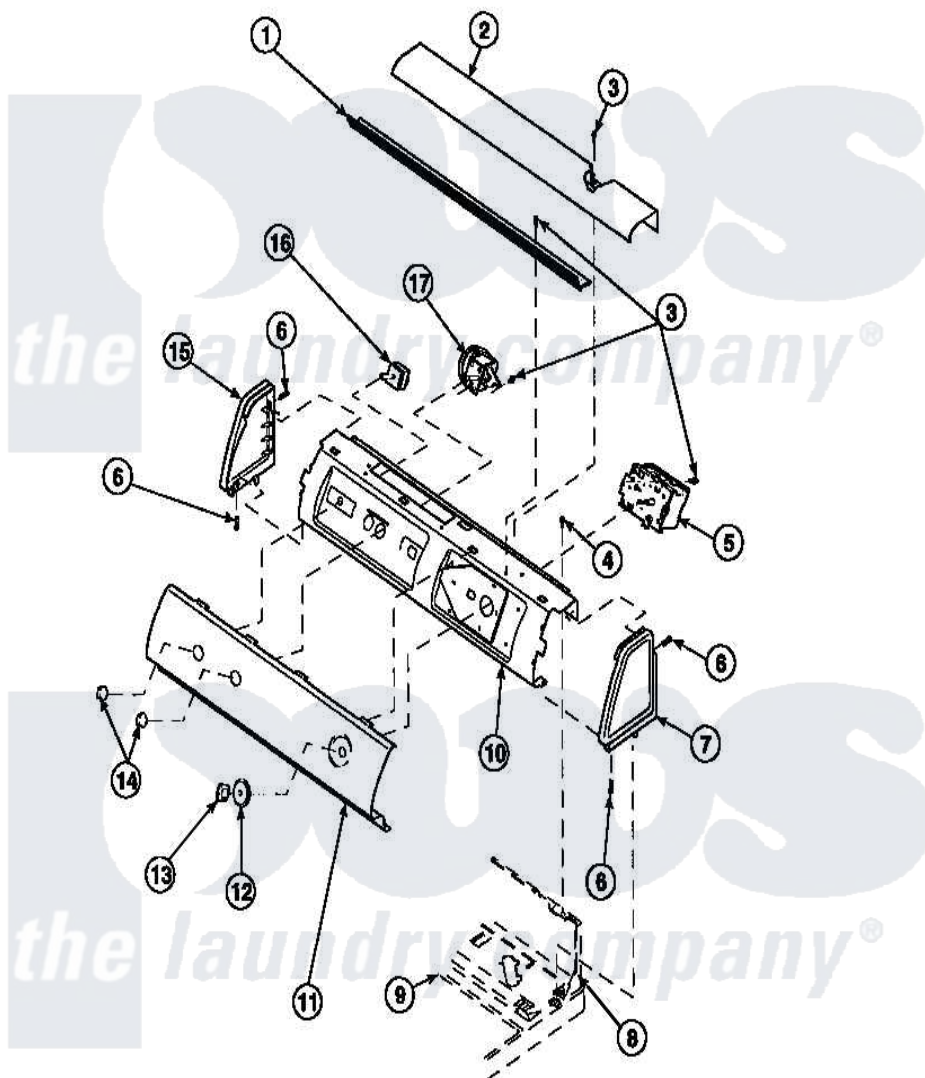

**Amana LW4203W2 (BOM: PLW4203W2 B) 14 - GRAPHIC PANEL, CTRL  
MTG PLATE AND CTRLS**

Amana Residential Amana LW4203W2 (BOM: PLW4203W2 B) Washer Parts Parts Diagram 14 - GRAPHIC PANEL, CTRL MTG PLATE AND CTRLS  
Click on the part number to view part

Item	Original Part Number	Replaced By	Status	Part Description
1	Y34826		Not Available	DIFFUSER,LAMP-CLEAR
2	34824		Not Available	TOP COVER
3	23962	<a href="#">W10116760</a>		Screw
4	31239	<a href="#">31239P</a>		Timer 3 Cycle Package
5	34904	<a href="#">489355</a>		Screw, 8 X 1/2
6	501086	<a href="#">90767</a>		Screw, 8A X 3/8 HeX Washer Head Tapping
7	34817		Not Available	END CAP(RIGHT)
8	34903		Not Available	PANEL, BACK HOOD (USE 37782)
9	34902P		Not Available	TOP
10	36627		Not Available	GRAPHIC PANEL MODELS LW6123
11	34821		Not Available	CONTROL MOUNTING PLATE
12	36700		Not Available	TIMER KNOB SKIRT

13	35333	Not Available	TIMER KNOB
14	36701	Not Available	KNOB, TEMP
15	34818	Not Available	END CAP(LEFT)
16	<a href="#">35115</a>		Switch, TemPerature 3 P
17	36045	<a href="#">40055101</a>	Switch, Pressure