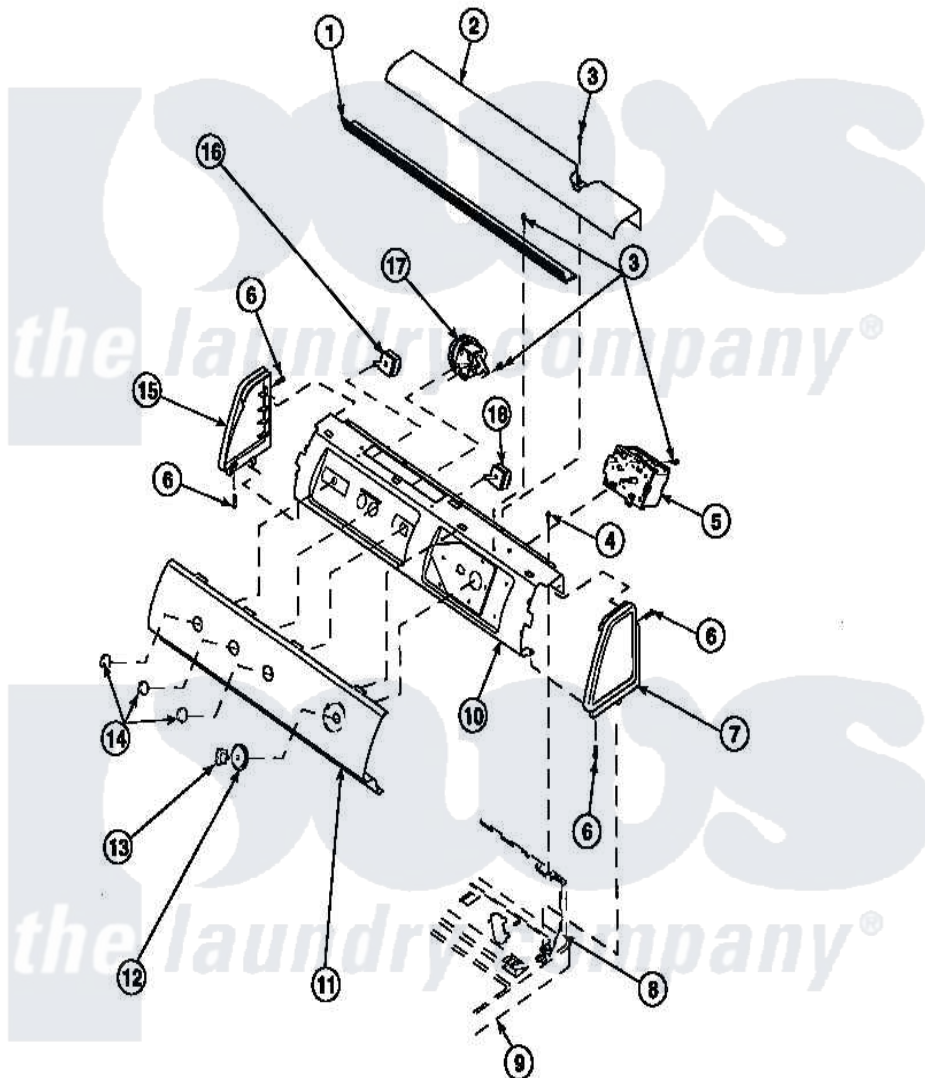

**Amana LW4203W2 (BOM: PLW4203W2 B) 15 - GRAPHIC PANEL, CTRL  
MTG PLATE AND CTRLS**

Amana Residential Amana LW4203W2 (BOM: PLW4203W2 B) Washer Parts Parts Diagram 15 - GRAPHIC PANEL, CTRL MTG PLATE AND CTRLS  
Click on the part number to view part

Item	Original Part Number	Replaced By	Status	Part Description
1	Y34826		Not Available	DIFFUSER,LAMP-CLEAR
3	23962	<a href="#">W10116760</a>		Screw
4	34904	<a href="#">489355</a>		Screw, 8 X 1/2
6	501086	<a href="#">90767</a>		Screw, 8A X 3/8 HeX Washer Head Tapping
8	34903		Not Available	PANEL, BACK HOOD (USE 37782)
9	34902P		Not Available	TOP
10	34821		Not Available	CONTROL MOUNTING PLATE
17	36045	<a href="#">40055101</a>		Switch, Pressure