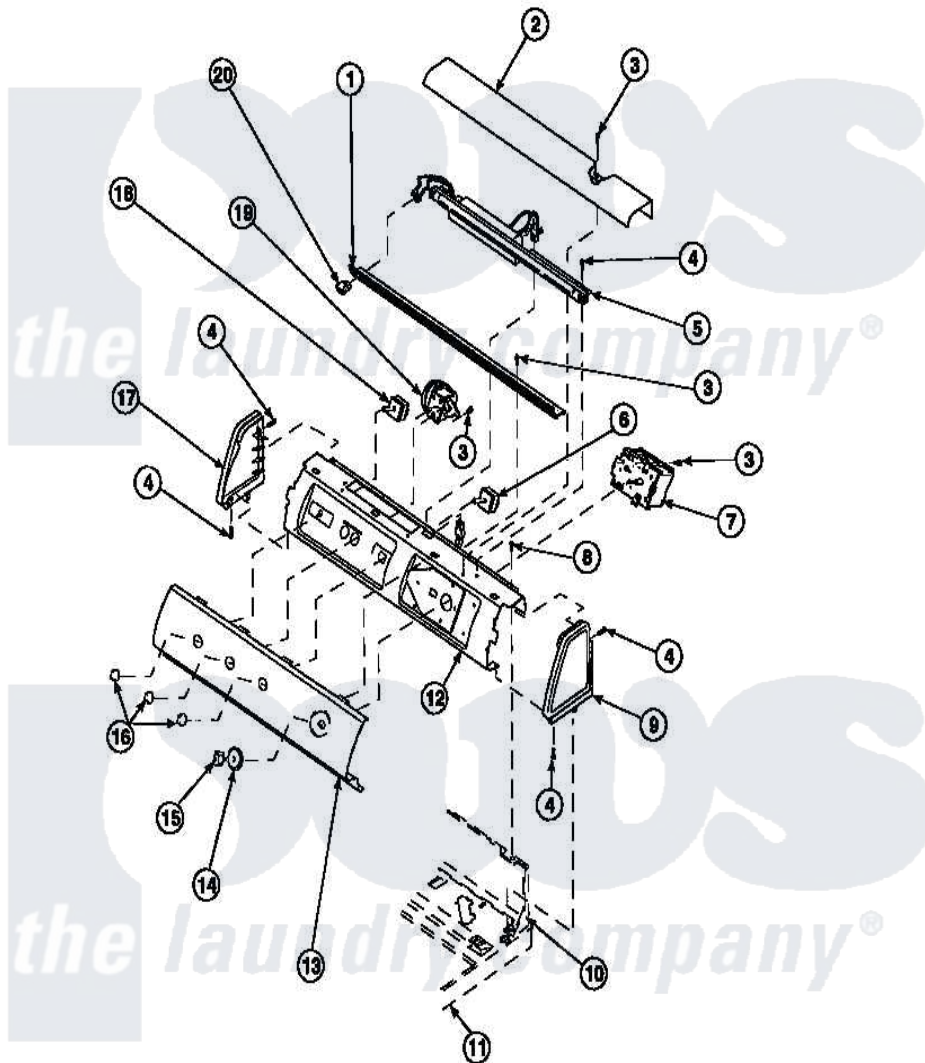

Amana LW4203W2 (BOM: PLW4203W2 B) 16 - GRAPHIC PANEL, CTRL MTG PLATE AND CTRLS

Amana Residential Amana LW4203W2 (BOM: PLW4203W2 B) Washer Parts Parts Diagram 16 - GRAPHIC PANEL, CTRL MTG PLATE AND CTRLS
Click on the part number to view part

Item	Original Part Number	Replaced By	Status	Part Description
2	34824		Not Available	TOP COVER
3	23962	W10116760		Screw
4	501086	90767		Screw, 8A X 3/8 HeX Washer Head Tapping
8	34904	489355		Screw, 8 X 1/2
9	34817		Not Available	END CAP(RIGHT)
10	34903		Not Available	PANEL, BACK HOOD (USE 37782)
11	34902P		Not Available	TOP
12	34821		Not Available	CONTROL MOUNTING PLATE
14	36700		Not Available	TIMER KNOB SKIRT
15	35333		Not Available	TIMER KNOB
16	36701		Not Available	KNOB, TEMP
17	34818		Not Available	END CAP(LEFT)
19	36045	40055101		Switch, Pressure