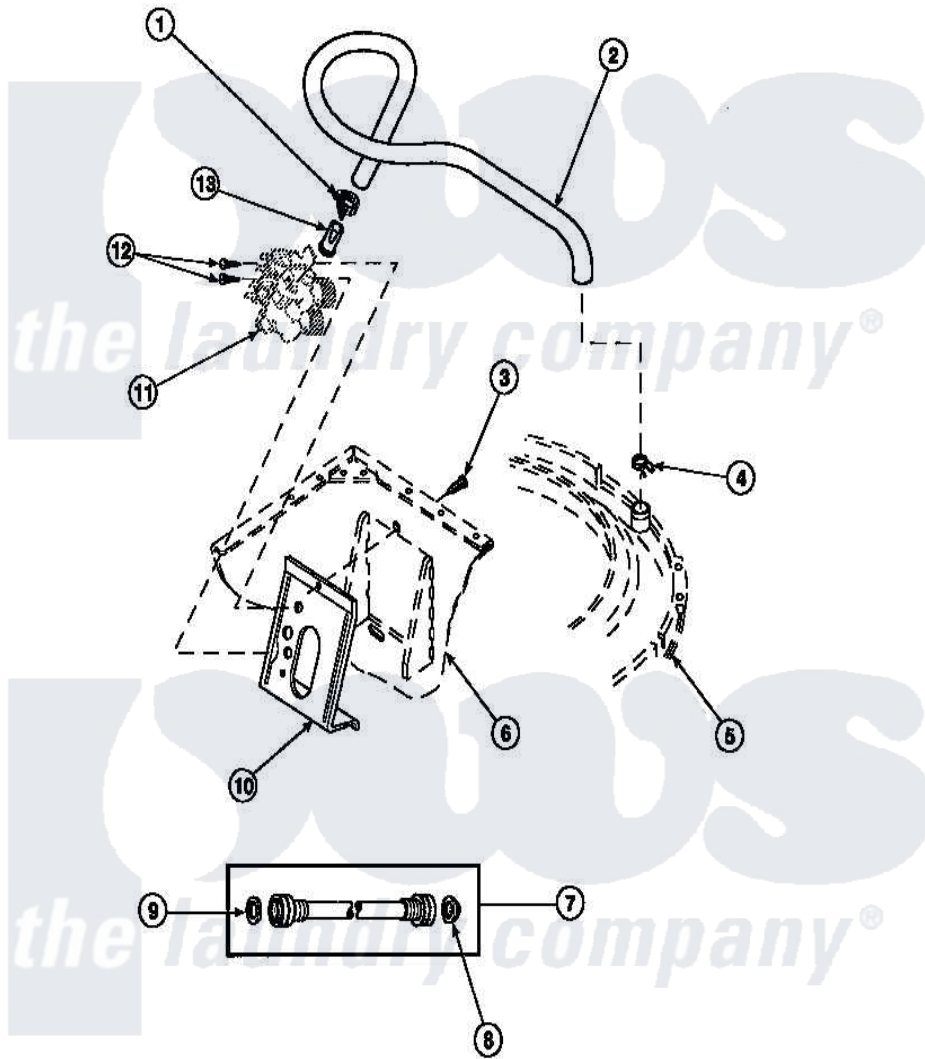

Amana LW4203W2 (BOM: PLW4203W2 B) 17 - INLET/FILL HOSE & MIXING VLV MTG BRKT

Amana Residential Amana LW4203W2 (BOM: PLW4203W2 B) Washer Parts Diagram 17 - INLET/FILL HOSE & MIXING VLV MTG BRKT
 Click on the part number to view part

Item	Original Part Number	Replaced By	Status	Part Description
1	36801	596669		Clamp, Manifold
2	35874	38155		Hose, Mix Valve To TU
3	33562	27001200		Screw
4	29210			Hose Clamp
5	36025P			Assembly, Tub Coverand Gasket
6	34475P		Not Available	CABINET
7	20618	21001467		Hose- 10'
"	20617		Not Available	HOSE, INLET (8 FT)
"	28330P	202860		Inlet Hose Assembly
8	28605	22002960		Strainer, Washer Inlet
9	20290	Y013783		Washer, Inlet Hose
10	34972	39407		Bracket, Valve
11	34963	34963P		Valve Mixing Package
12	501086	00767		Screw, 8A X 3/8 HeX Washer