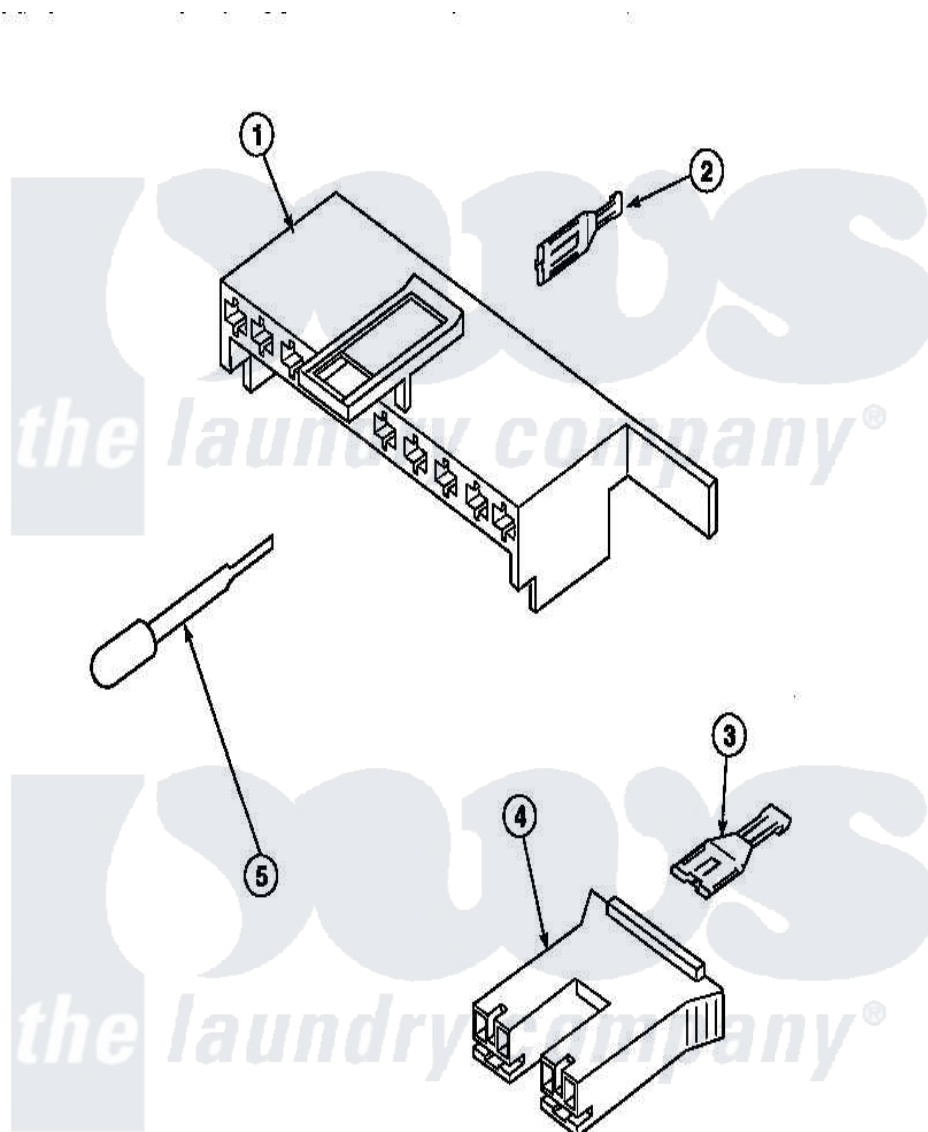

Amana LW4203W2 (BOM: PLW4203W2 B) 19 - MIXING VALVE & MOTOR CONN BLOCKS, TERM

Amana Residential Amana LW4203W2 (BOM: PLW4203W2 B) Washer Parts Parts Diagram 19 - MIXING VALVE & MOTOR CONN BLOCKS, TERM
Click on the part number to view part

Item	Original Part Number	Replaced By	Status	Part Description
1	34677			10 Circuit Plug
2	Y00188			Molex Terminal
3	Y00121		Not Available	SPADE TERMINAL(12 GAUGE) (1/4 INCH-(2) 18 GAUGE WIRES O
4	34676			Plug
"	34675		Not Available	PLUG
5	283P4			Terminal Extractor Tool