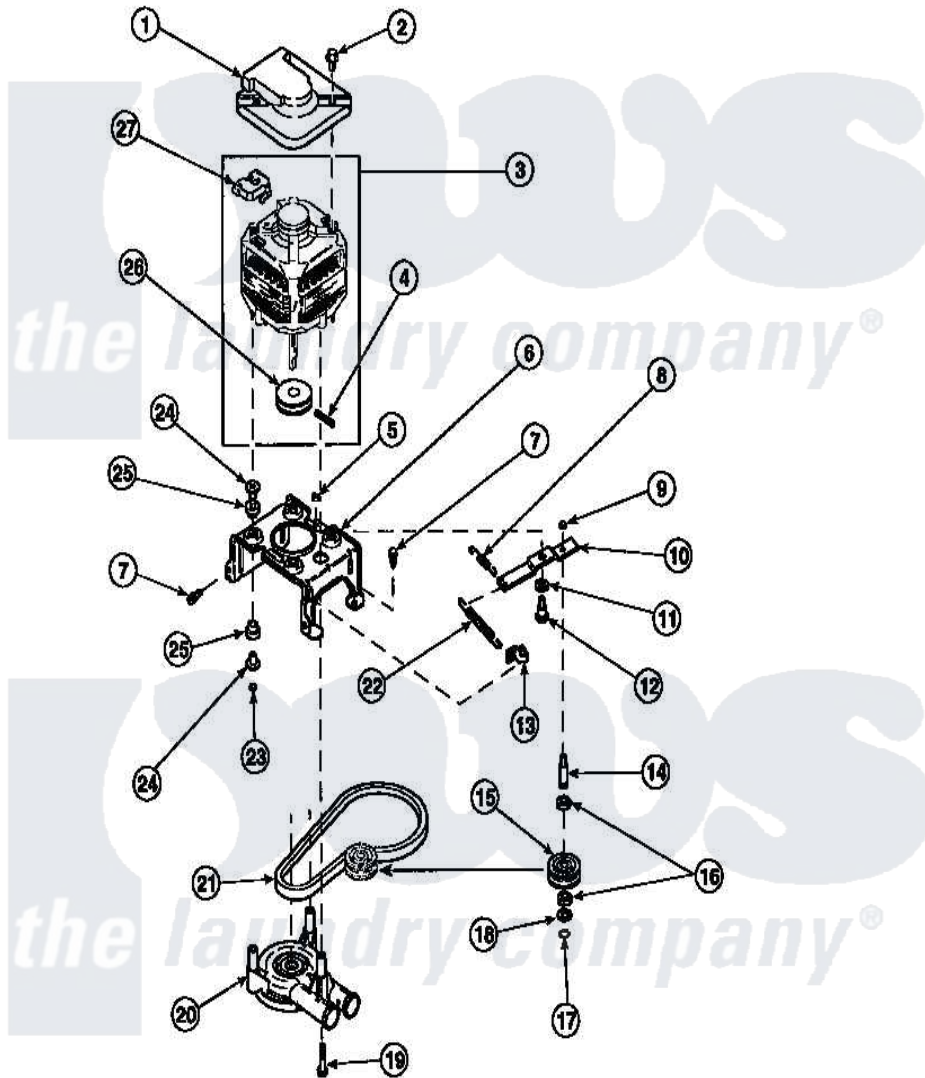

Amana LW4203W2 (BOM: PLW4203W2 B) 20 - MOTOR, MTG BRKT, BELT, PUMP & IDLER ASSY

Amana Residential Amana LW4203W2 (BOM: PLW4203W2 B) Washer Parts Parts Diagram 20 - MOTOR, MTG BRKT, BELT, PUMP & IDLER ASSY
 Click on the part number to view part

Item	Original Part Number	Replaced By	Status	Part Description
1	34754	40112301		Shield, Motor
2	36639	4312464		Screw
3	34910P	27001215		Motor W/Pulley
4	23750			Pin, Roll
5	52566	27001225		Nut, Jam Mid Lock 1/4-20
6	34890		Not Available	BRACKET,MOTOR MOUNT
"	37415P			Kit, Motor Brkt
"	37415	37415P		Kit, Motor Brkt
7	Y31645	27001200		Screw
8	30620		Not Available	SPRING,IDLER LEVER HEL
9	28803	2221070		Clamp, Nylon
10	31054	40041002		Lever, Idler
"	37443	40041002		Lever, Idler
11	81392	40054701		Washer
12	27229	40038901		Screw, 1/4-20

13	28849		Clip, Spring
14	28802		Shaft, Idler
15	28800	Not Available	WHEEL, IDLER
16	Y29443		Washer, Felt
17	23748		Ring, Retaining
18	52549		Washer, 501 ID X3/4 Odx
19	Y34565	40063701	Screw, 10-16 x 1.75
20	36863P	27001233	Pump
21	28808		Belt, Agitate And Spin
22	37366		Spring, Idler
"	37606		Spring, Idler Lever
23	35423	3400029	Nut, Adapter Plate
24	34791		Post, Mount-Motor
25	34788		Mount, Motor
26	27171	Not Available	PULLEY, MOTOR
27	35632	Not Available	SWITCH, MOTOR