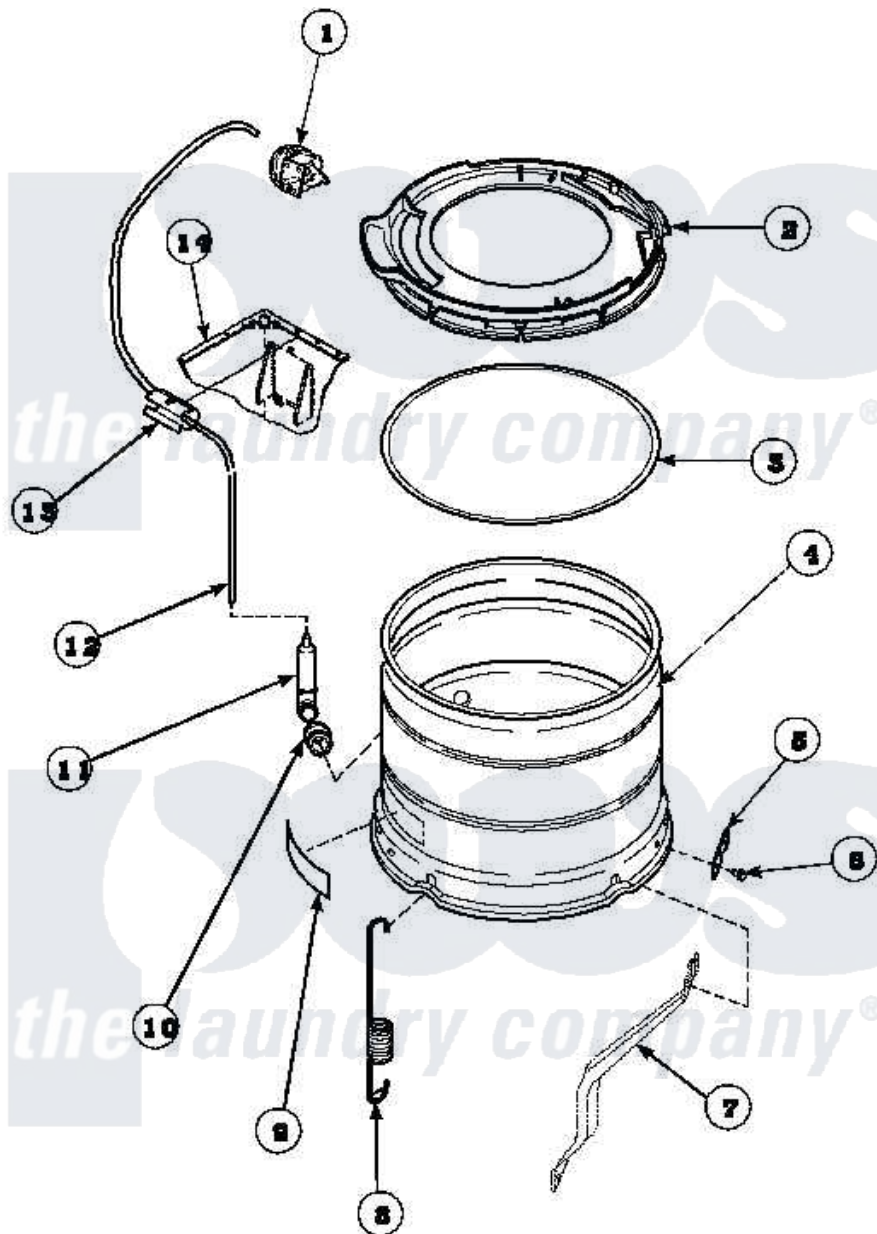

# Amana LW4203W2 (BOM: PLW4203W2 B) 21 - OUTER TUB, COVER AND PRESSURE HOSE

Amana Residential Amana LW4203W2 (BOM: PLW4203W2 B) Washer Parts Parts Diagram 21 - OUTER TUB, COVER AND PRESSURE HOSE

Click on the part number to view part

Item	Original Part Number	Replaced By	Status	Part Description
1	36045	<a href="#">40055101</a>		Switch, Pressure
2	<a href="#">36025P</a>			Assembly, Tub Cover and Gasket
3	<a href="#">32857</a>			Gasket, Tub Cover Small
4	<a href="#">34438P</a>			Assembly, Outer Tub
5	<a href="#">27926</a>			Plate, Leg .063
6	35369	<a href="#">40128701</a>		Screw, 5/16-18 X .50
7	34471		Not Available	LEG,SUPPORT
8	<a href="#">35948</a>			Spring, Leg-Large Tub
9	500049		Not Available	STICKER
10	29175	<a href="#">40037801</a>		Grommet
11	30907	<a href="#">40008501</a>		Assembly, Pressure Bulb
12	29213	<a href="#">39125</a>		Tubing 31
13	36985		Not Available	CLIP, HOSE
14	34475P		Not Available	CABINET