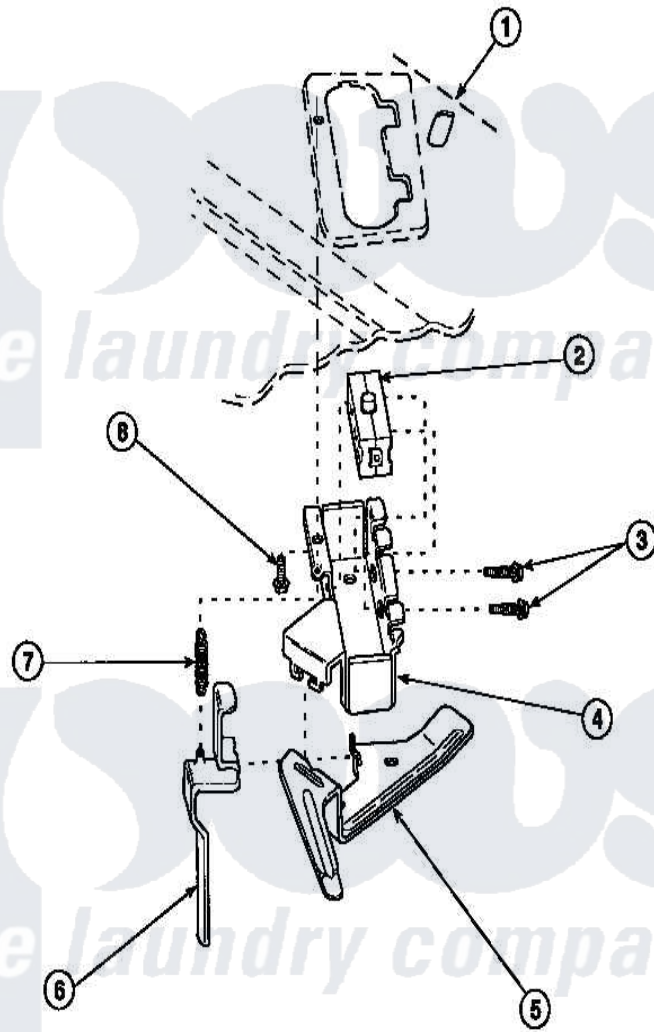

Amana LW4203W2 (BOM: PLW4203W2 B) 22 - OUT-OF-BALANCE SWITCH

Amana Residential Amana LW4203W2 (BOM: PLW4203W2 B) Washer Parts Parts Diagram 22 - OUT-OF-BALANCE SWITCH

[Click on the part number to view part](#)

Item	Original Part Number	Replaced By	Status	Part Description
1	34902P		Not Available	TOP
2	33445	27001095		Switch, Lid
3	36510			Screw
4	36497P			Kit, Switch Holder
5	33441			Arm, Actuator
6	33442			Lever, Unbalanced Load
7	33443			Spring
8	23962	W10116760		Screw