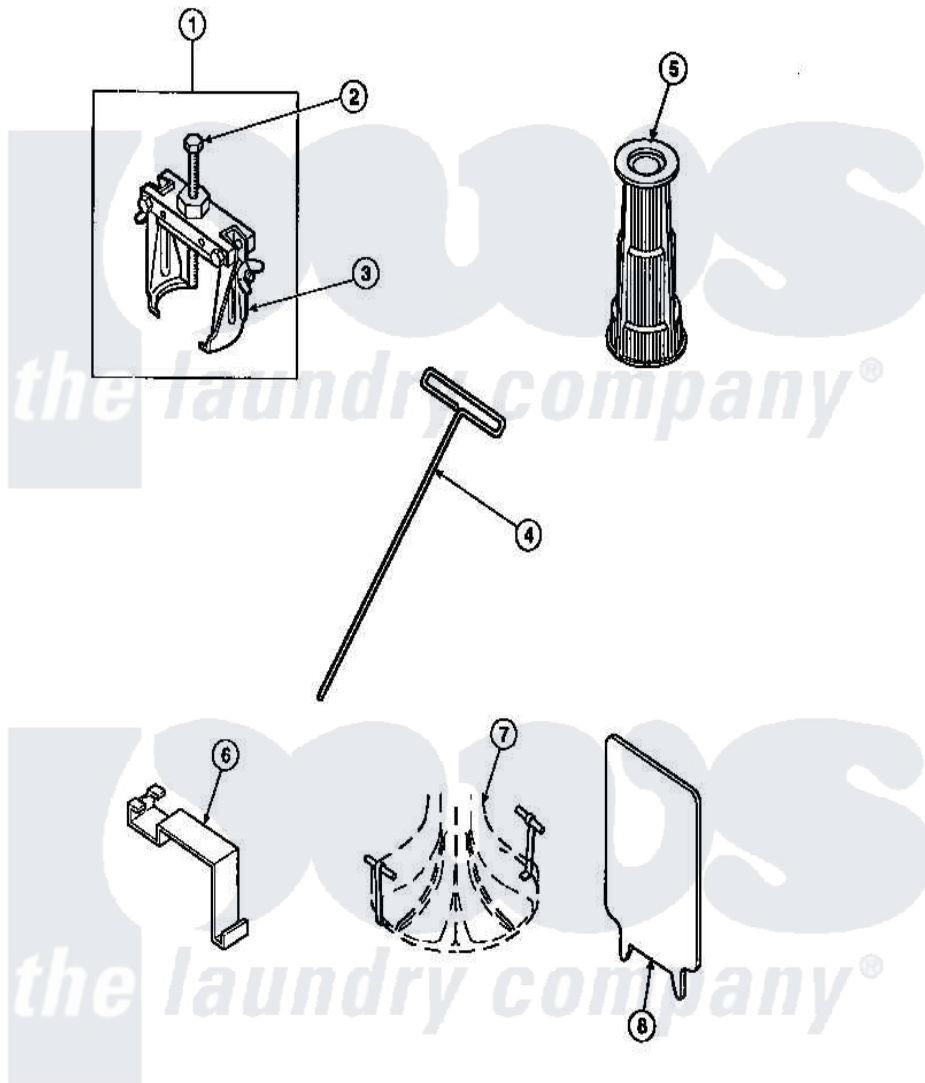

# Amana LW4203W2 (BOM: PLW4203W2 B) 25 - SPECIAL TOOLS

Amana Residential Amana LW4203W2 (BOM: PLW4203W2 B) Washer Parts Parts Diagram 25 - SPECIAL TOOLS

[Click on the part number to view part](#)

| Item | Original Part Number   | Replaced By           | Status        | Part Description        |
|------|------------------------|-----------------------|---------------|-------------------------|
| 1    | <a href="#">294P4</a>  |                       |               | Bell Tool               |
| 2    | <a href="#">294P4B</a> |                       |               | Drive Bell Bolt         |
| 3    | <a href="#">294P4A</a> |                       |               | Jaw, Drive Bell Tool    |
| 4    | 291P4                  |                       | Not Available | WRENCH, T - ALLEN       |
| 5    | <a href="#">293P4</a>  |                       |               | Seal Tool               |
| 6    | <a href="#">273P4</a>  |                       |               | Tub Cover Gasket Tool   |
| 7    | <a href="#">254P4P</a> |                       |               | Agitator Hooks          |
| 8    | <a href="#">272P4</a>  |                       |               | Tool, Lid Switch Instal |
| NI   | 555P3                  | <a href="#">725P3</a> |               | Kit                     |