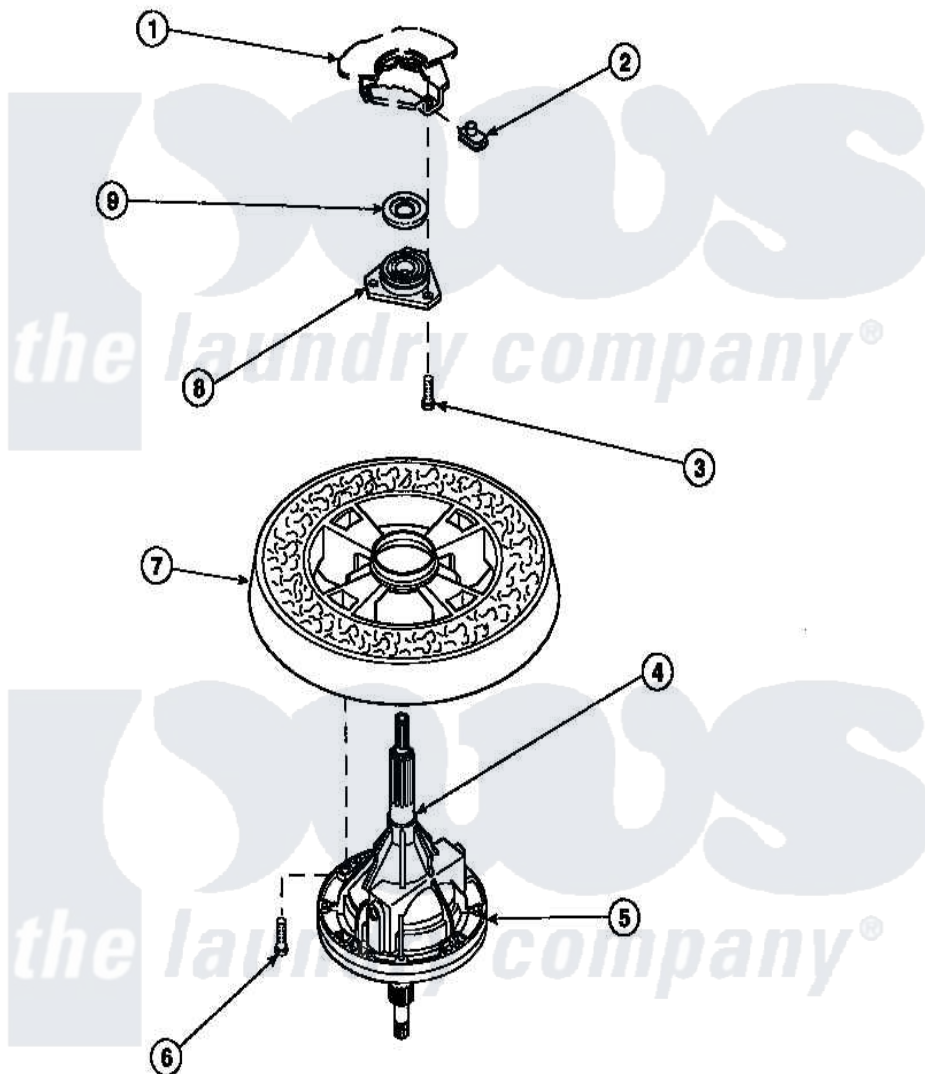

Amana LW4203W2 (BOM: PLW4203W2 B) 27 - TRANSMISSION ASSY AND BALANCE RING

Amana Residential Amana LW4203W2 (BOM: PLW4203W2 B) Washer Parts Parts Diagram 27 - TRANSMISSION ASSY AND BALANCE RING
 Click on the part number to view part

Item	Original Part Number	Replaced By	Status	Part Description
1	34438P			Assembly, Outer Tub
2	27222			Nut, Retainer 5/16-18
3	36991	3400500		Bolt, 3405245 5/16-18 X 3/4
4	27604P			Never-Seeze 1 Oz Tube
5	34526P			Assembly, Transmission
6	37047		Not Available	SCREW, CAP
7	34731		Not Available	ASSY,BALANCE RING-COMPL
8	27182	40004201P		Main Bearing Assembly
9	27187			Flinger