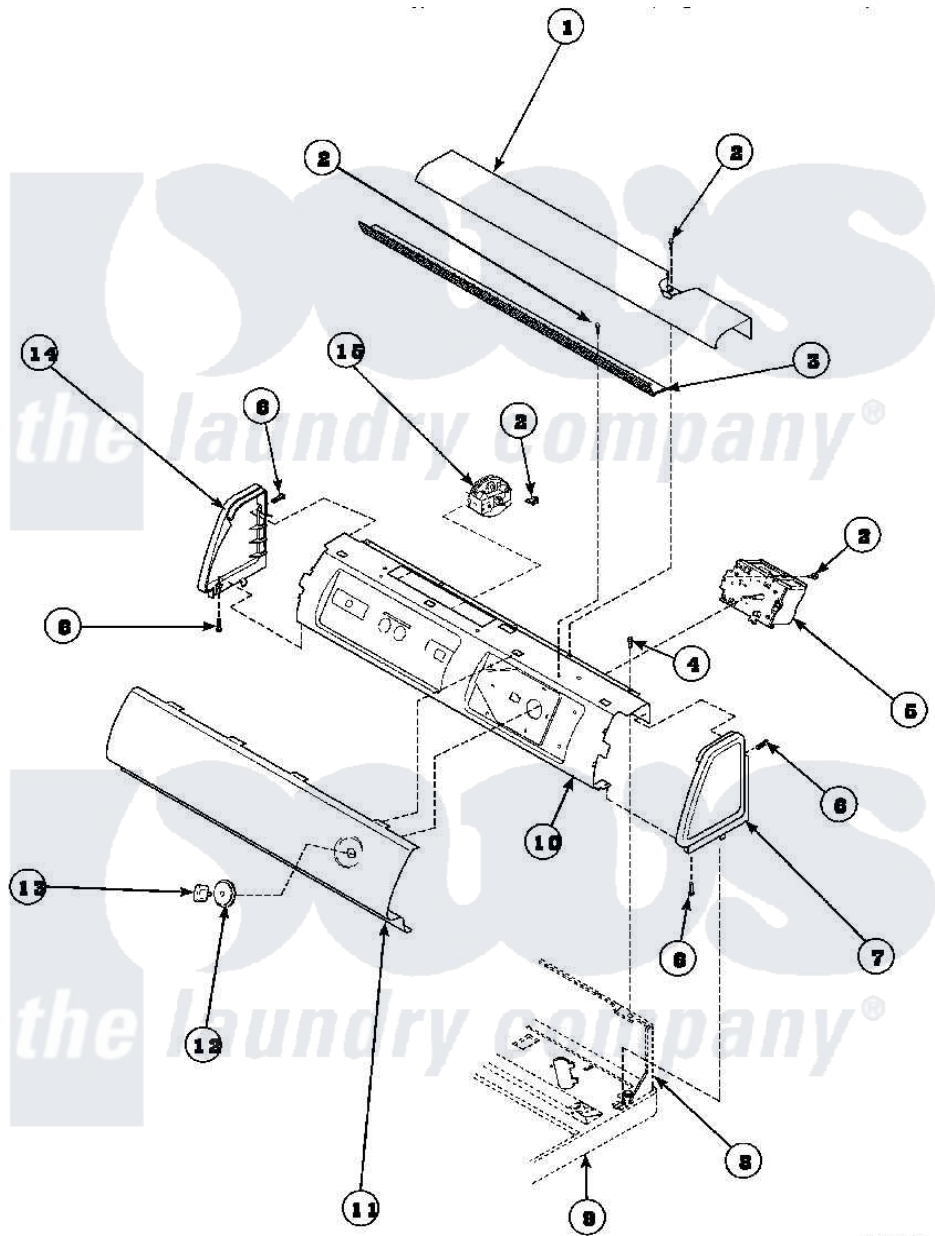

Amana LW4203W2 (BOM: PLW4203W2A) 10 - GRAPHIC PANEL, CTRL MTG PLATE AND CTRLS

WF4203W2

Amana Residential Amana LW4203W2 (BOM: PLW4203W2A) Washer Parts Parts Diagram 10 - GRAPHIC PANEL, CTRL MTG PLATE AND CTRLS
 Click on the part number to view part

Item	Original Part Number	Replaced By	Status	Part Description
0	34815		Not Available	PANEL, END R.H. (BLK)