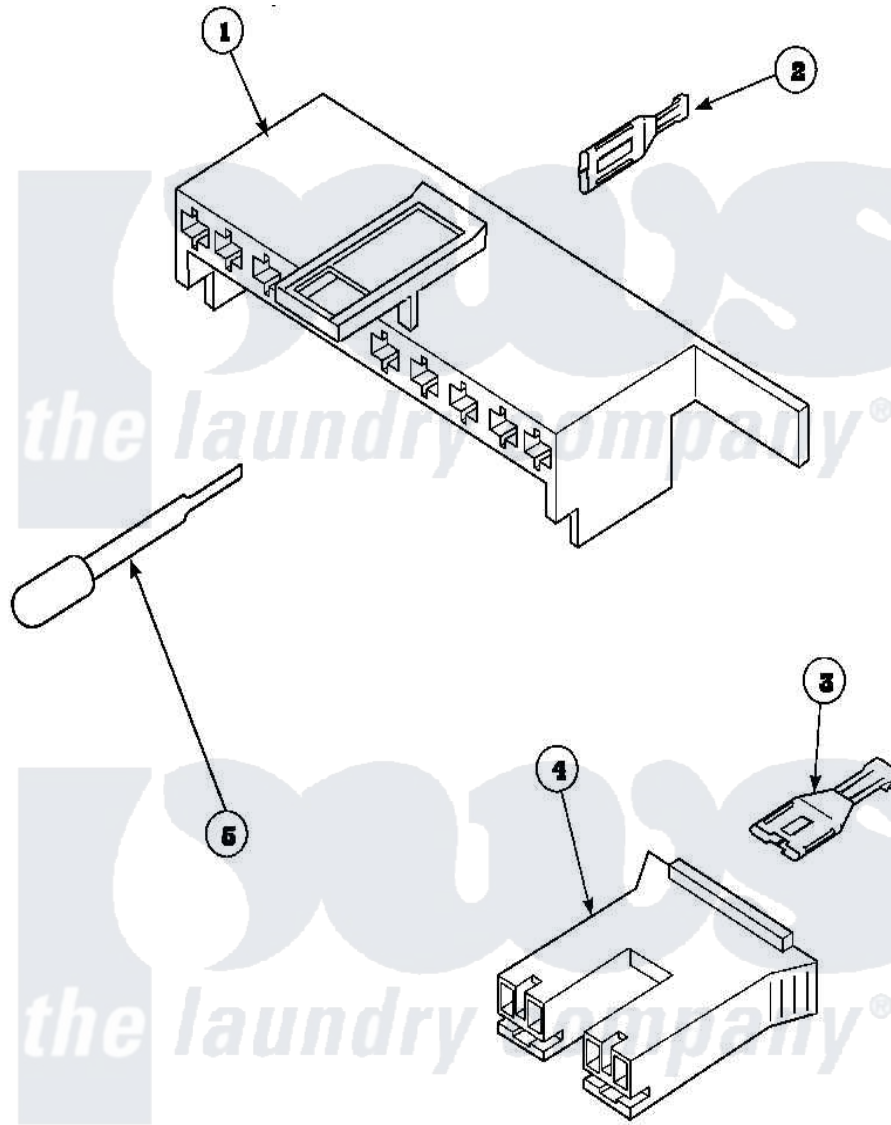

**Amana LW4203W2 (BOM: PLW4203W2A) 12 - MIXING VLV, CONN
BLOCKS, TERM, EXTRACTOR**

Amana Residential Amana LW4203W2 (BOM: PLW4203W2A) Washer Parts Parts Diagram 12 - MIXING VLV, CONN
BLOCKS, TERM, EXTRACTOR
Click on the part number to view part

W1248284

Item	Original Part Number	Replaced By	Status	Part Description
1	34677			10 Circuit Plug
2	Y00188			Molex Terminal
3	Y00121		Not Available	SPADE TERMINAL(12 GAUGE) (1/4 INCH-(2) 18 GAUGE WIRES O
4	34676			Plug
"	34675		Not Available	PLUG
5	283P4			Terminal Extractor Tool
NI	36484			Harness Hood
"	36278			Harness, Wire