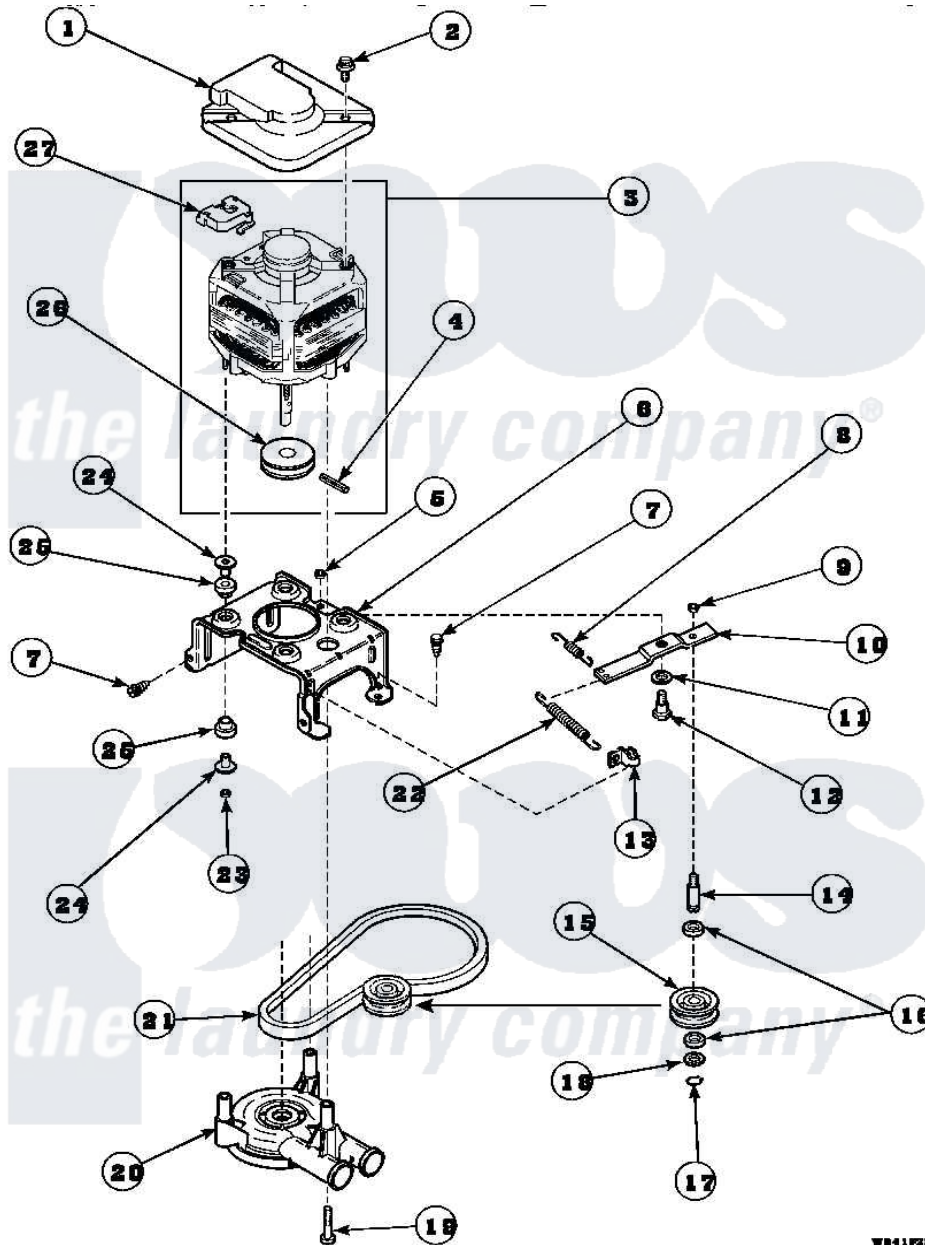

**Amana LW4203W2 (BOM: PLW4203W2A) 13 - MOTOR, MTG BRKT, BELT, PUMP & IDLER ASSY**

Amana Residential Amana LW4203W2 (BOM: PLW4203W2A) Washer Parts Diagram 13 - MOTOR, MTG BRKT, BELT, PUMP & IDLER ASSY  
 Click on the part number to view part

WB11P20A

Item	Original Part Number	Replaced By	Status	Part Description
1	34754	<a href="#">40112301</a>		Shield, Motor
2	36639	<a href="#">4312464</a>		Screw
3	34571P	<a href="#">27001215</a>		Motor W/Pulley
4	<a href="#">23750</a>			Pin, Roll
5	52566	<a href="#">27001225</a>		Nut, Jam Mid Lock 1/4-20
6	34890		Not Available	BRACKET,MOTOR MOUNT
"	<a href="#">37415P</a>			Kit, Motor Brkt
"	37415	<a href="#">37415P</a>		Kit, Motor Brkt
7	Y31645	<a href="#">27001200</a>		Screw
8	30620		Not Available	SPRING,IDLER LEVER HEL
9	28803	<a href="#">2221070</a>		Clamp, Nylon
10	31054	<a href="#">40041002</a>		Lever, Idler
"	37443	<a href="#">40041002</a>		Lever, Idler
11	81392	<a href="#">40054701</a>		Washer
12	27229	<a href="#">40038901</a>		Screw, 1/4-20

13	<a href="#">28849</a>		Clip, Spring
14	<a href="#">28802</a>		Shaft, Idler
15	28800	Not Available	WHEEL, IDLER
16	<a href="#">Y29443</a>		Washer, Felt
17	<a href="#">23748</a>		Ring, Retaining
18	<a href="#">52549</a>		Washer, 501 ID X3/4 Odx
19	Y34565	<a href="#">40063701</a>	Screw, 10-16 x 1.75
20	36863P	<a href="#">27001233</a>	Pump
21	<a href="#">28808</a>		Belt, Agitate And Spin
22	<a href="#">37366</a>		Spring, Idler
"	<a href="#">37606</a>		Spring, Idler Lever
23	35423	<a href="#">3400029</a>	Nut, Adapter Plate
24	<a href="#">34791</a>		Post, Mount-Motor
25	<a href="#">34788</a>		Mount, Motor
26	27171	Not Available	PULLEY, MOTOR
27	35632	Not Available	SWITCH, MOTOR