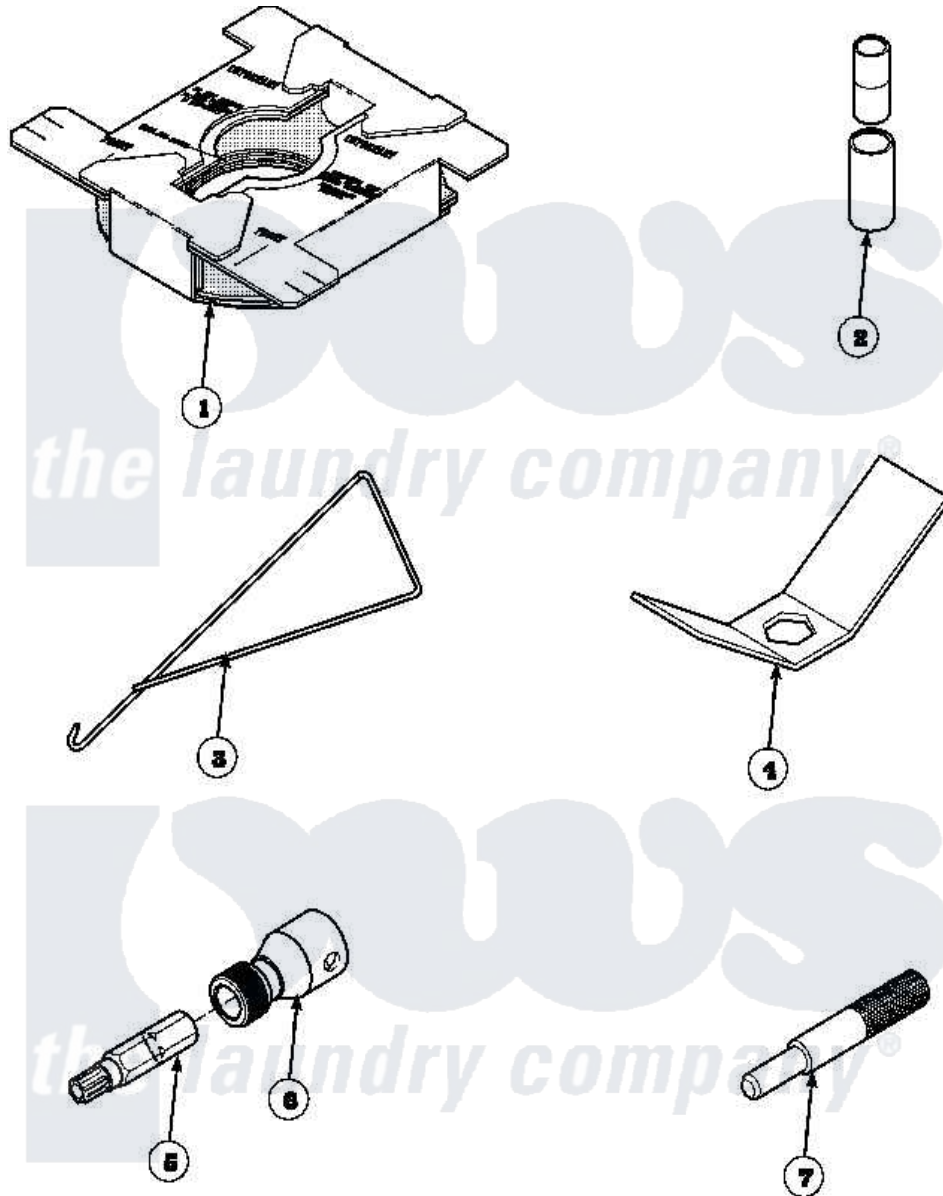

# Amana LW4203W2 (BOM: PLW4203W2A) 17 - SPECIAL TOOLS

Amana Residential Amana LW4203W2 (BOM: PLW4203W2A) Washer Parts Parts Diagram 17 - SPECIAL TOOLS  
 Click on the part number to view part

Item	Original Part Number	Replaced By	Status	Part Description
1	36926		Not Available	BRACE, SHIPPING
2	<a href="#">242P4</a>			Installer, Spring
3	289P4	<a href="#">321P4</a>		Hook, Spring
4	237P4	<a href="#">306P4</a>		Hex Wrench
5	<a href="#">282P4</a>			T25 Tamper Resistant Bit
6	<a href="#">24161</a>			Torx Bit Holder
7	305P4		Not Available	TOOL, TRANSMISSION PI
NI	555P3	<a href="#">725P3</a>		Kit