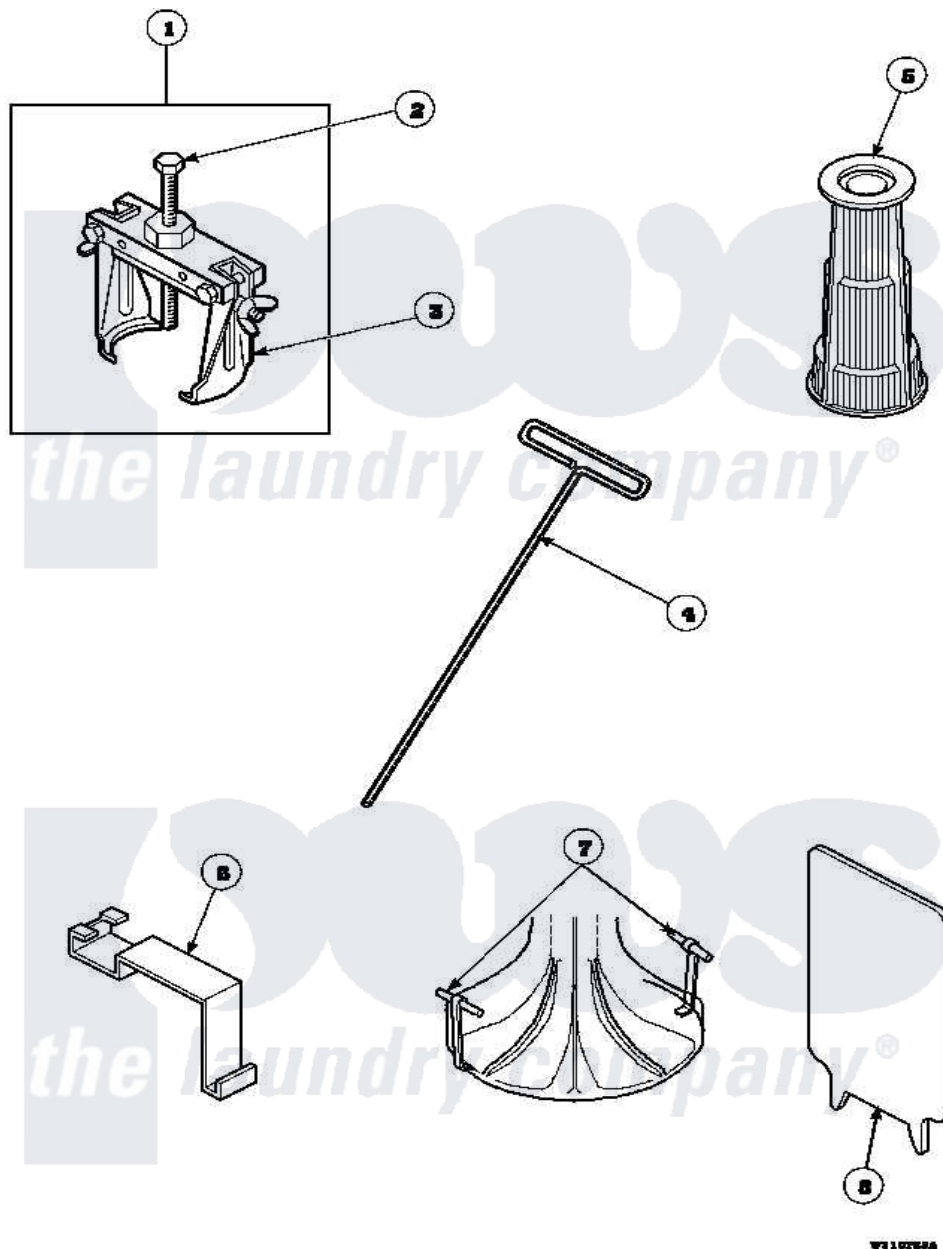

Amana LW4203W2 (BOM: PLW4203W2A) 18 - SPECIAL TOOLS

W2 1 07566

Amana Residential Amana LW4203W2 (BOM: PLW4203W2A) Washer Parts Parts Diagram 18 - SPECIAL TOOLS

Click on the part number to view part

Item	Original Part Number	Replaced By	Status	Part Description
1	294P4			Bell Tool
2	294P4B			Drive Bell Bolt
3	294P4A			Jaw, Drive Bell Tool
4	291P4		Not Available	WRENCH, T - ALLEN
5	293P4			Seal Tool
6	273P4			Tub Cover Gasket Tool
7	254P4P			Agitator Hooks
8	272P4			Tool, Lid Switch Instal
NI	555P3	725P3		Kit