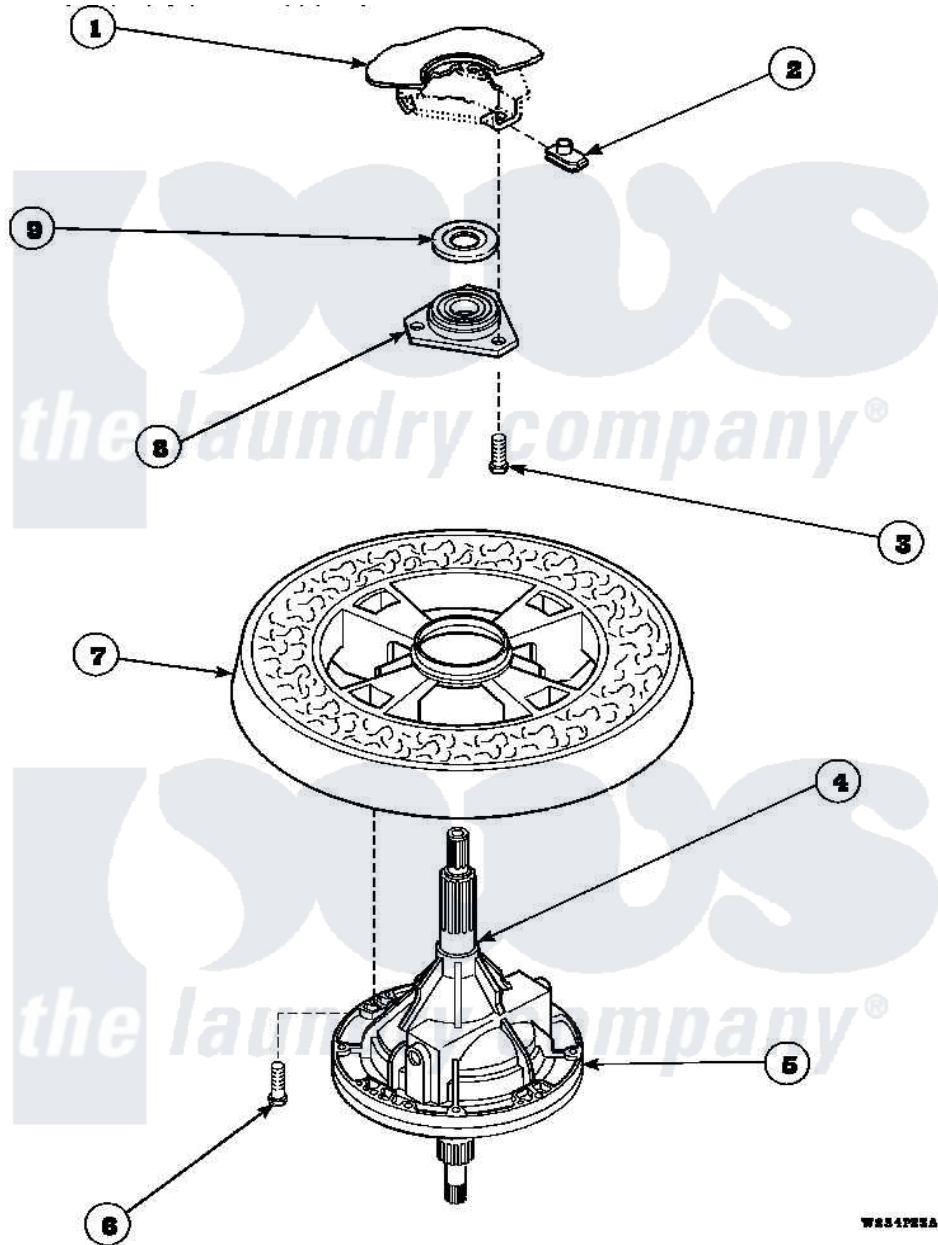

Amana LW4203W2 (BOM: PLW4203W2A) 20 - TRANSMISSION ASSY AND BALANCING RING

Amana Residential Amana LW4203W2 (BOM: PLW4203W2A) Washer Parts Parts Diagram 20 - TRANSMISSION ASSY AND BALANCING RING

Click on the part number to view part

Item	Original Part Number	Replaced By	Status	Part Description
1	34438P			Assembly, Outer Tub
2	27222			Nut, Retainer 5/16-18
3	36991	3400500		Bolt, 3405245 5/16-18 X 3/4
4	27604P			Never-Seeze 1 Oz Tube
5	34526P			Assembly, Transmission
6	37047		Not Available	SCREW, CAP
7	34731		Not Available	ASSY,BALANCE RING-COMPL
8	27182	40004201P		Main Bearing Assembly
9	27187			Flinger